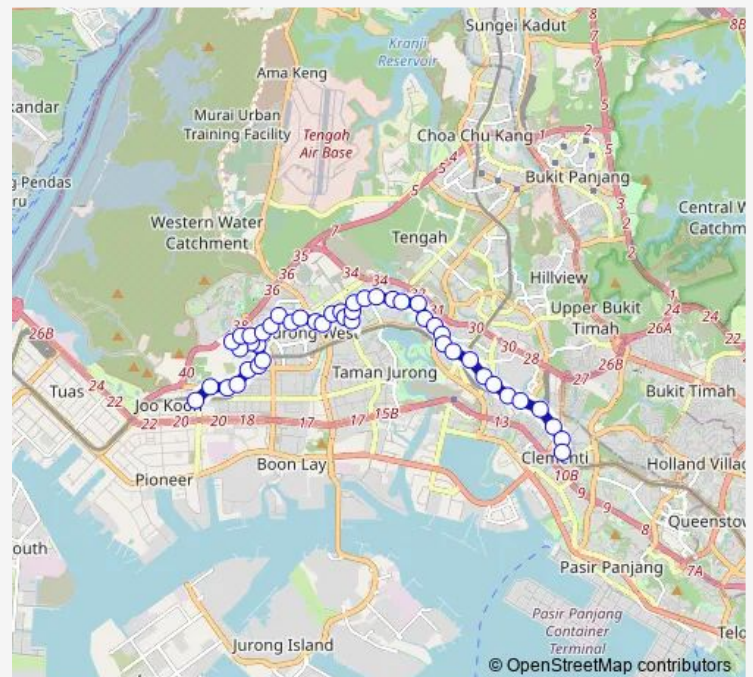

Route schedule

Joo Koon Int — Clementi Int

Monday	05:45
Tuesday	05:45
Wednesday	05:45
Thursday	05:45
Friday	05:45
Saturday	05:45
Sunday	05:45

Route info

Direction: Joo Koon Int

Stops: 45

Trip Duration: 1 hour 7 min