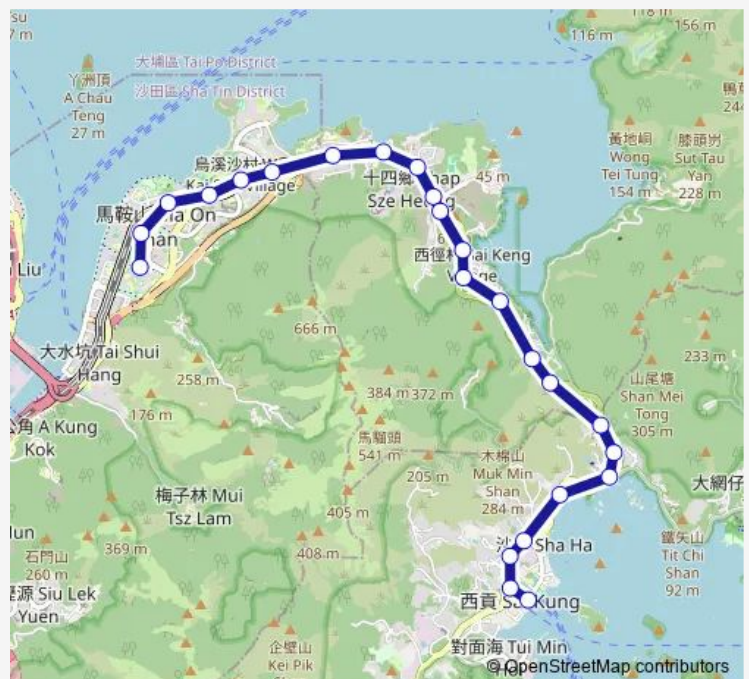

[Ctb] Symphony BAY Cheung MUK Tau, SAI SHA Road[[Kmb] Symphony Bay, Cheung MUK Tau

[Ctb] NAI Chung, SAI SHA Road[[Kmb] NAI Chung

[Ctb] CHE HA, SAI SHA Road[[Kmb] CHE Ha

[Ctb] MA KWU Lam, SAI SHA Road[[Kmb] MA KWU Lam

[Kmb] TAI Tung

[Kmb] NGA YIU Tau

[Kmb] SAI Keng

[Kmb] KEI Ling HA SAN Wai

[Kmb] KEI Ling HA LO Wai

Route schedule

[Kmb] Heng ON BUS Terminus — [Ctb] SAI Kung[[Kmb] SAI Kung BUS Terminus

Monday	06:00-19:50
Tuesday	06:00-19:50
Wednesday	06:00-19:50
Thursday	06:00-19:50
Friday	06:00-19:50
Saturday	06:10-20:20
Sunday	06:10-20:20

Route info

Direction: [Kmb] Heng ON BUS Terminus

Stops: 24

Trip Duration: 0 hour 33 min

99 — Heng ON - SAI Kung

[Kmb] Shui Long Wo

[Kmb] O Tau

[Kmb] SAI SHA Road Wong Chuk Wan