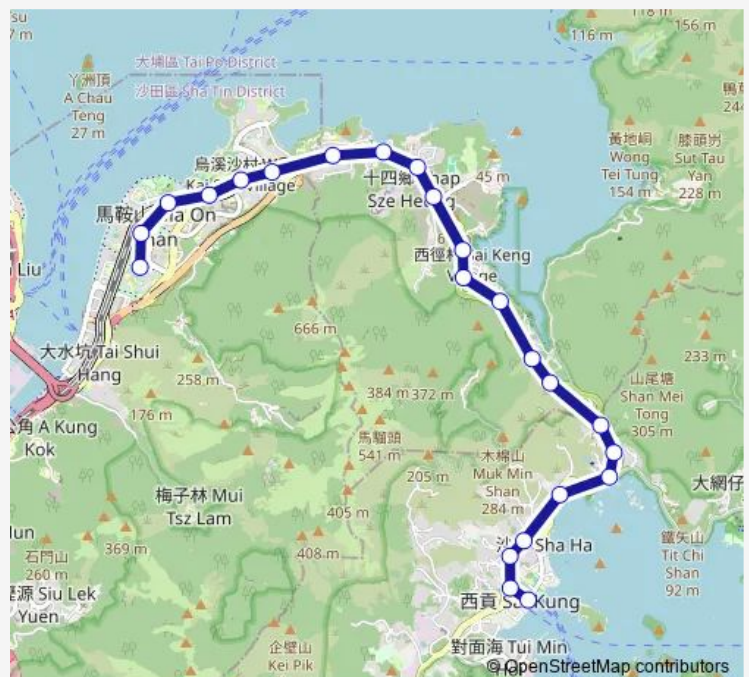

[Ctb] Symphony BAY Cheung MUK Tau, SAI SHA Road[[Kmb] Symphony Bay, Cheung MUK Tau

[Ctb] NAI Chung, SAI SHA Road[[Kmb] NAI Chung

[Ctb] CHE HA, SAI SHA Road[[Kmb] CHE Ha

[Ctb] MA KWU Lam, SAI SHA Road[[Kmb] MA KWU Lam

[Kmb] NGA YIU Tau

[Kmb] SAI Keng

[Kmb] KEI Ling HA SAN Wai

[Kmb] KEI Ling HA LO Wai

[Kmb] Shui Long Wo

Route schedule

[Kmb] Heng ON BUS Terminus — [Ctb] SAI Kung[[Kmb] SAI Kung BUS Terminus

Monday	06:00-19:50
Tuesday	06:00-19:50
Wednesday	06:00-19:50
Thursday	06:00-19:50
Friday	06:00-19:50
Saturday	06:10-20:20
Sunday	06:10-20:20

Route info

Direction: [Kmb] Heng ON BUS Terminus

Stops: 23

Trip Duration: 0 hour 35 min

99 — Heng ON - SAI Kung

[Kmb] O Tau

[Kmb] SAI SHA Road Wong Chuk Wan

[Kmb] MAK Pin