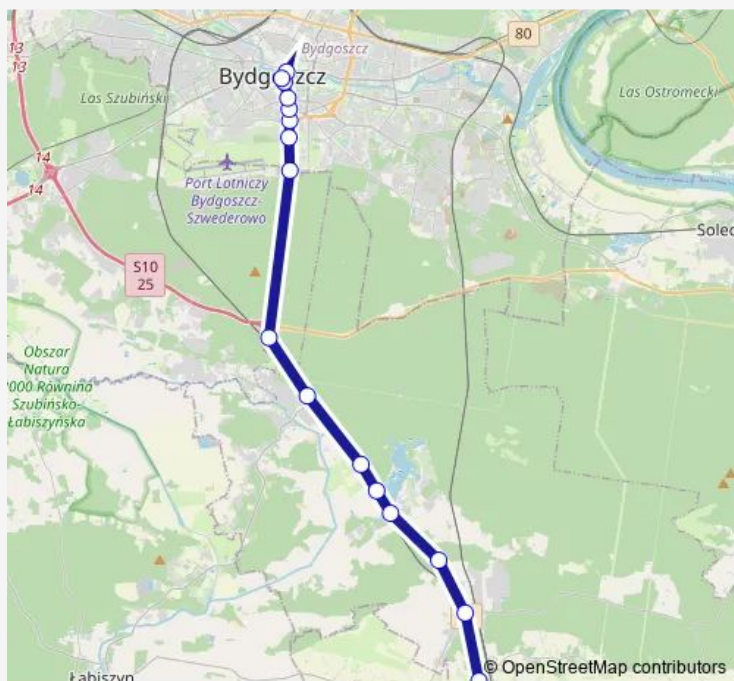

Rondo Kujawskie

Zbożowy Rynek

Rondo Jagiellonów

Plac Kościelickich

Route schedule

Tarkowo Dolne — Plac Kościelickich

Monday 05:15-22:44

Tuesday 05:15-22:44

Wednesday 05:15-22:44

Thursday 05:15-22:44

Friday 05:15-22:44

Saturday 05:30-21:30

Sunday 05:30-20:05

Route info

Direction: Tarkowo Dolne

Stops: 16

Trip Duration: 0 hour 34 min

Direction

Plac Kościeleckich — Tarkowo Dolne

13 stops

[Open route schedule](#)

Plac Kościeleckich

Rondo Kujawskie

Rondo Inowrocławskie

Nowa Wieś Wielka - koniec

Tarkowo Dolne

Route schedule

Plac Kościeleckich — Tarkowo Dolne

Monday	04:40-22:10
Tuesday	04:40-22:10
Wednesday	04:40-22:10
Thursday	04:40-22:10
Friday	04:40-22:10
Saturday	04:55-20:50
Sunday	04:55-19:25