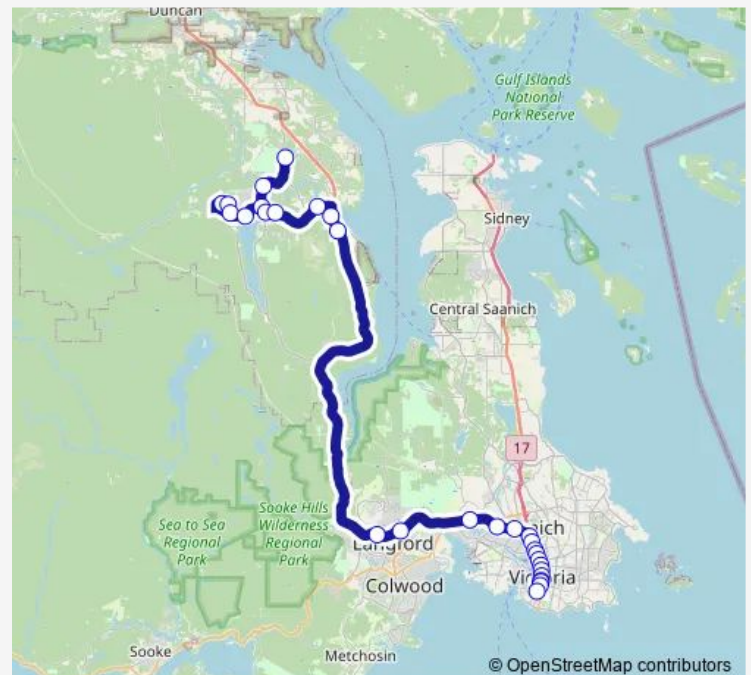

Douglas & Cloverdale

Douglas & Finlayson - Mayfair

Douglas & Burnside

Route schedule

Cobble Hill Rd & Fisher — Legislature Terminal

Monday 06:06-06:47

Tuesday 06:06-06:47

Wednesday 06:06-06:47

Thursday 06:06-06:47

Friday 06:06-06:47

Saturday —

Sunday —

Route info

Direction: Cobble Hill Rd & Fisher

Stops: 29

Trip Duration: 1 hour 28 min

99 — SVX Shawnigan Lake - Victoria Express

Douglas & Hillside

Douglas & Bay

Douglas & Discovery

Douglas & Pandora (Victoria City Hall)

Douglas & View

Douglas & Fort

Douglas & Courtney

Legislature Terminal

Direction

Legislature Terminal — Cobble Hill Rd & Hutchinson

27 stops

[Open route schedule](#)

Legislature Terminal

Douglas St at Courtney St

Douglas & Fort