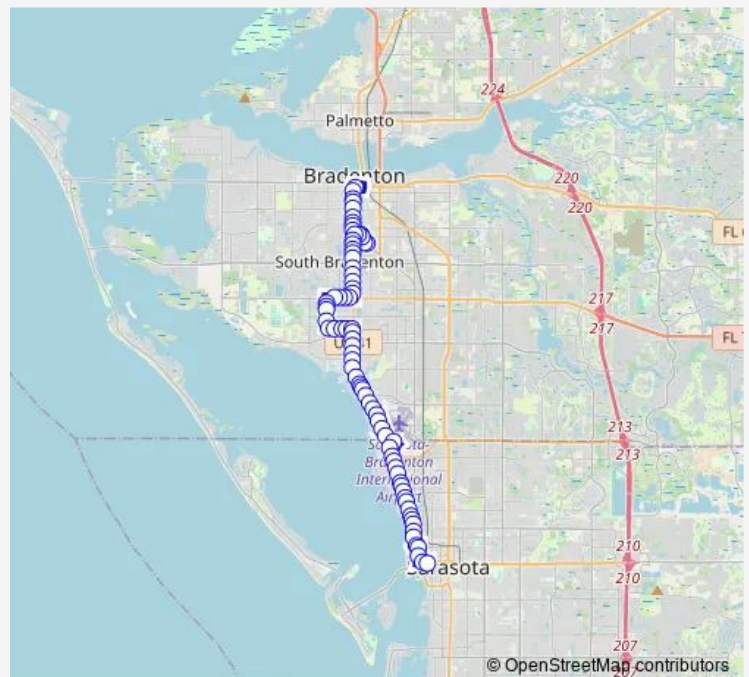

14th ST W/35th AVE W

14th ST W/37th AVE W

14th ST W/38th AVE W

Route schedule

Downtown Station — 1ST ST/N Lemon Ave

Monday 05:11-20:50

Tuesday 05:11-20:50

Wednesday 05:11-20:50

Thursday 05:11-20:50

Friday 05:11-20:50

Saturday 05:11-20:50

Sunday —

Route info

Direction: Downtown Station

Stops: 80

Trip Duration: 1 hour 3 min

99 — 99 Bradenton/Sarasota

14th ST W/Cortez RD W (Shopping Ctr)

14th ST W/45th AVE CIR W

14th ST W/47th AVE W (Eagle Creek Vill)

14th ST W/49th AVE DR W

14th ST W/51st AVE DR W

14th ST W/South ST (Wayside Glen)

53rd AVE W/West OF 14th ST W

53rd AVE W/17th ST W

53rd AVE W/20th ST W

53rd AVE W/23rd ST W

26th ST W/Saddlecreek Plaza

26th ST W/55th AVE W

26th ST W/56th AVE W

26th ST W/58th AVE DR W (Scf)