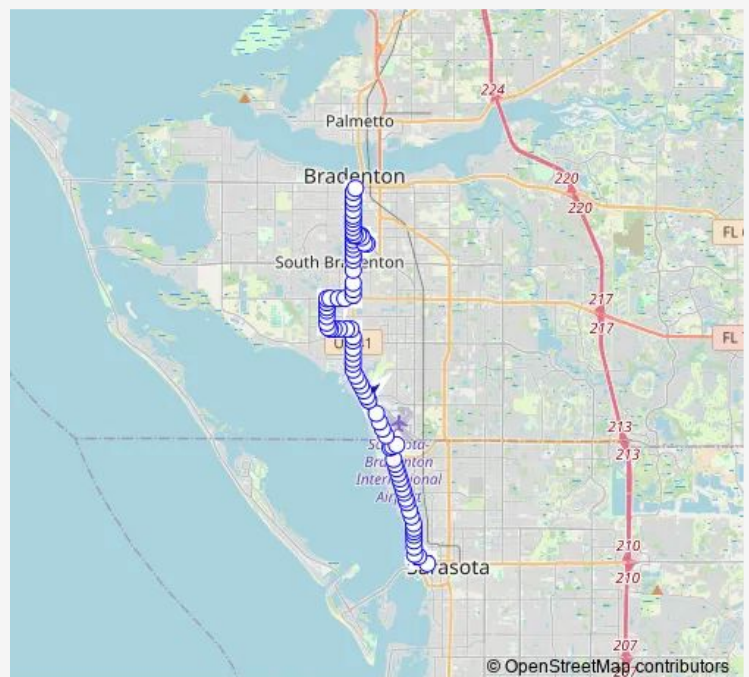

US 41/Dr Martin Luther King Way

US 41/Patterson Dr

US 41/Highland St

US 41/Myrtle St

US 41/3900 Block

US 41/42nd St

US 41/46th St

US 41/47th St

US 41/4900 Block

US 41/Mecca Dr (Goodwill)

US 41/University Pkwy

Route schedule

1st St/N Lemon Ave (Sarasota Station) — 13th St W/6th Ave W (Downtown Station)

Monday	05:35-19:32
Tuesday	05:35-19:32
Wednesday	05:35-19:32
Thursday	05:35-19:32
Friday	05:35-19:32
Saturday	05:35-19:32
Sunday	—

Route info

Direction: 1st St/N Lemon Ave (Sarasota Station)

Stops: 84

Trip Duration: 1 hour 2 min

99 — Bradenton/Sarasota

US 41/General Spaatz Blvd

General Spaatz Blvd/General Dougher Pl

Sarasota-Bradenton Airport

US 41/Seagate Dr (Captain Brian's, Usf)

US 41/Opposite Hilton Garden Inn

US 41/Braden Ave

US 41/Somerset Ave

US 41/Ponce De Leon St

US 41/Tallevast Rd

US 41/Whitfield Ave

US 41/Pearl Ave