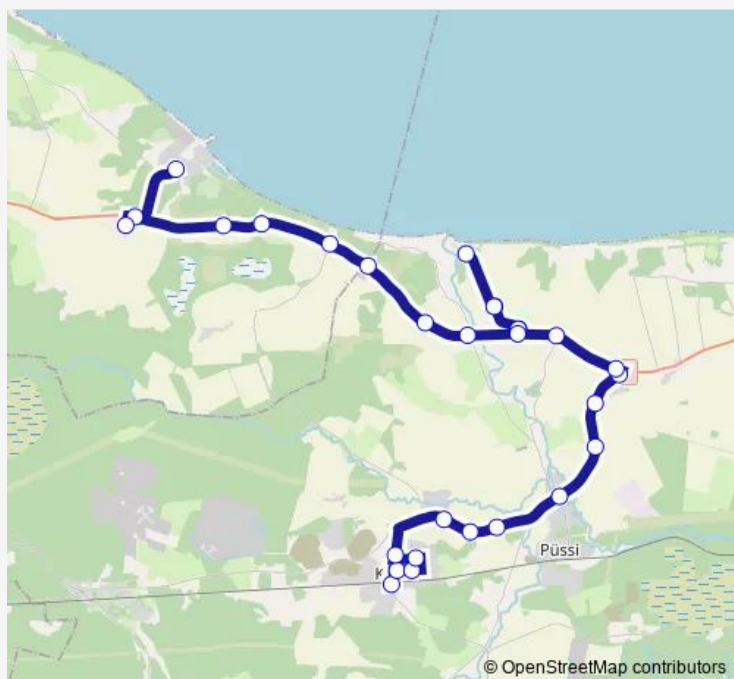

Saturday —

Sunday —

Route info

Direction: Kiviõli jaam

Stops: 32

Trip Duration: 0 hour 50 min

Kõrkküla

Kestla

Thursday 07:15

Friday 07:15

Saturday —

Sunday —

Route info

Direction: Rannu küla

Stops: 45

Trip Duration: 1 hour 0 min