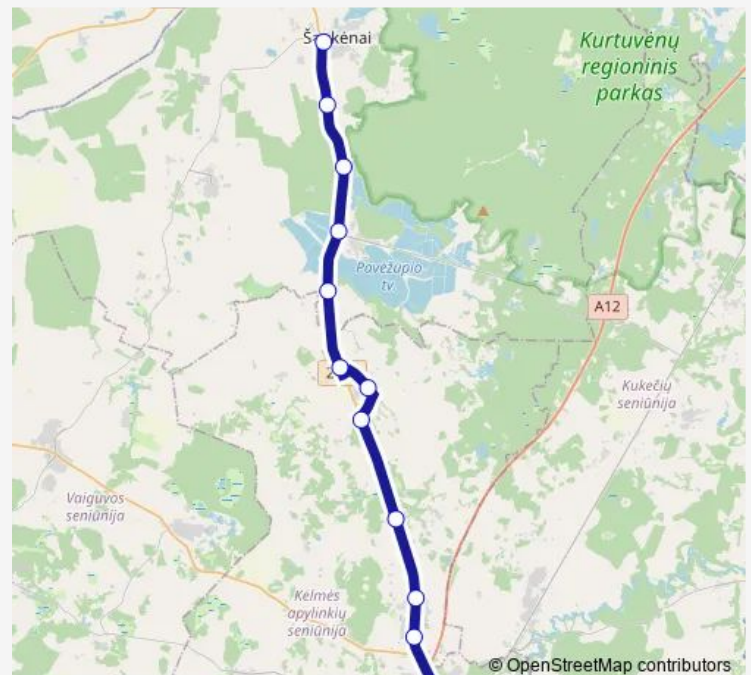

**Route schedule**

Kelmės autobusų stotis — Šaukėnai

Monday	—
Tuesday	13:45
Wednesday	—
Thursday	13:45
Friday	—
Saturday	—
Sunday	—

**Route info**

Direction: Kelmės autobusų stotis

Stops: 12

Trip Duration: 0 hour 45 min

■ 99 — Kelmė-Šaukėnai per Vaiguva, Šaltenius

**BusMaps**

99 Bus time schedules and route maps are available in an offline PDF at [busmaps.com](https://busmaps.com). Use the [busmaps.com](https://busmaps.com) website to see live bus times, train schedule or subway schedule, and step-by-step directions for all public transit in Kelme