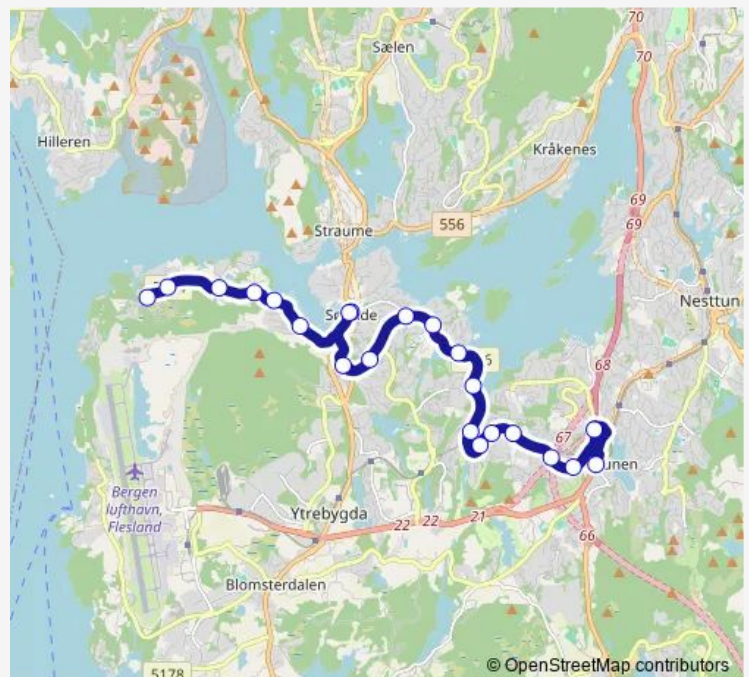

## Route info

Direction: Osøyro terminal

Stops: 11

Trip Duration: 0 hour 13 min

■ 99 — Skoleruter Fana-Os

BusMaps