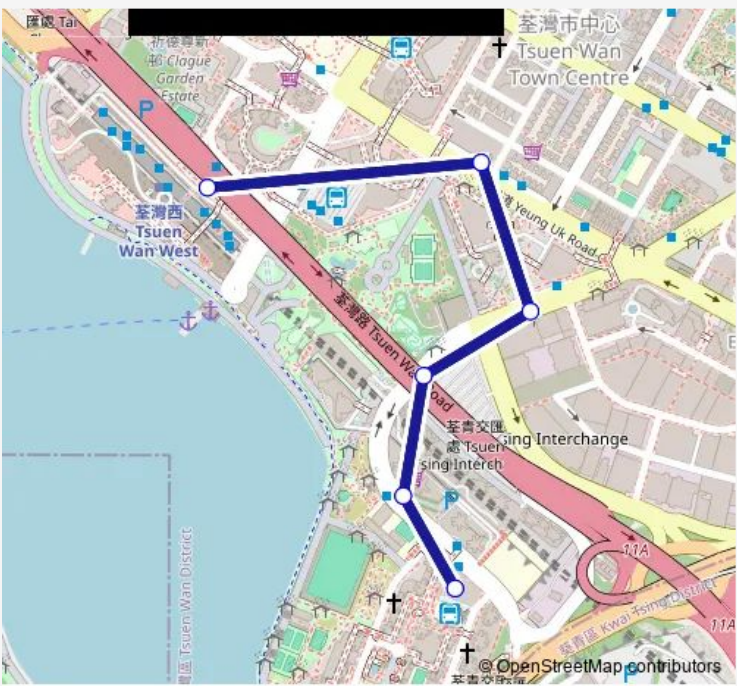

# Bus 99 HOI Kwai Road Public Transport Interchange - Riviera Gardens

[Go to website](#)

**Direction**  
 HOI KWAI ROAD PUBLIC TRANSPORT INTERCHANGE — RIVIERA GARDENS  
 6 stops  
[Open route schedule](#)

- HOI KWAI ROAD PUBLIC TRANSPORT INTERCHANGE
- YEUNG UK ROAD OUTSIDE YEUNG UK ROAD MUNICIPAL SERVICES BUILDING|YEUNG UK ROAD, OUTSIDE YEUNG UK ROAD MUNICIPAL SERVICES BUILDING
- MA TAU PA ROAD OUTSIDE CHELSEA COURT
- WING SHUN STREET OPPOSITE TO TSUEN WAN PARK
- WING SHUN STREET OUTSIDE WATERSIDE PLAZA
- RIVIERA GARDENS

Route info  
 Direction: HOI KWAI ROAD PUBLIC TRANSPORT INTERCHANGE  
 Stops: 6  
 Trip Duration: 0 hour 8 min

**Direction**RIVIERA GARDENS — HOI KWAI ROAD PUBLIC  
TRANSPORT INTERCHANGE

5 stops

[Open route schedule](#)

## Route info

Direction: RIVIERA GARDENS

Stops: 5

Trip Duration: 0 hour 8 min

99 Bus time schedules and route maps are available in an offline PDF at [busmaps.com](http://busmaps.com). Use the [busmaps.com](http://busmaps.com) website to see live bus times, train schedule or subway schedule, and step-by-step directions for all public transit in Tsuen Wan