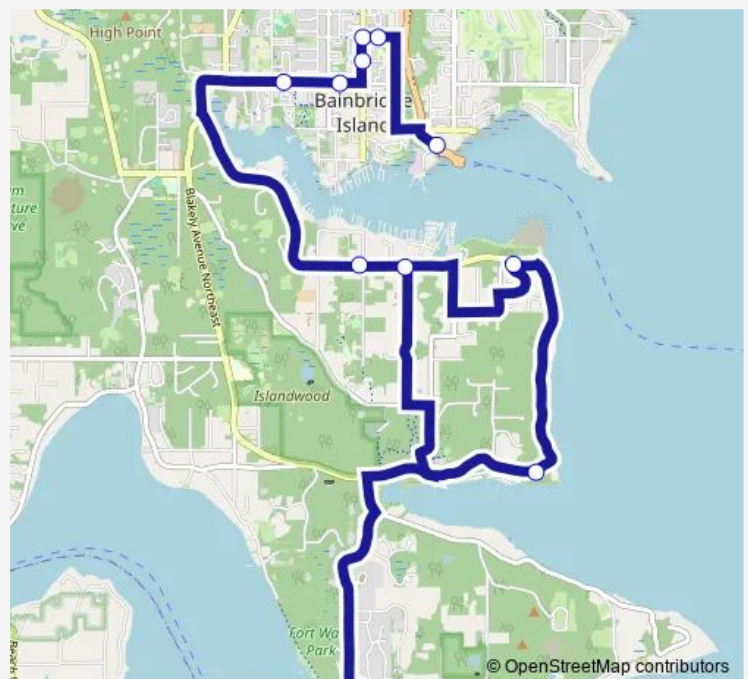

### Direction

Eagle Harbor at New Sweden — Bainbridge Island Ferry Terminal

11 stops

[Open route schedule](#)

Eagle Harbor at New Sweden

Fort Ward State Park

Rockaway Beach at Halls Hill

Old Creosote at Bill Point

Eagle Harbor at Rose

Wyatt at Cosgrove

Wyatt at Grow

Madison at Knechtel

Madison at Wallace

Wallace at Blue Herron

Bainbridge Island Ferry Terminal

### Route schedule

Eagle Harbor at New Sweden — Bainbridge Island Ferry Terminal

Monday 04:29-07:54

Tuesday 04:29-07:54

Wednesday 04:29-07:54

Thursday 04:29-07:54

Friday 04:29-07:54

Saturday —

### Route info

Direction: Eagle Harbor at New Sweden

Stops: 11

Trip Duration: 0 hour 41 min

**Direction**

Bainbridge Island Ferry Terminal — Eagle Harbor at Rose

8 stops

[Open route schedule](#)