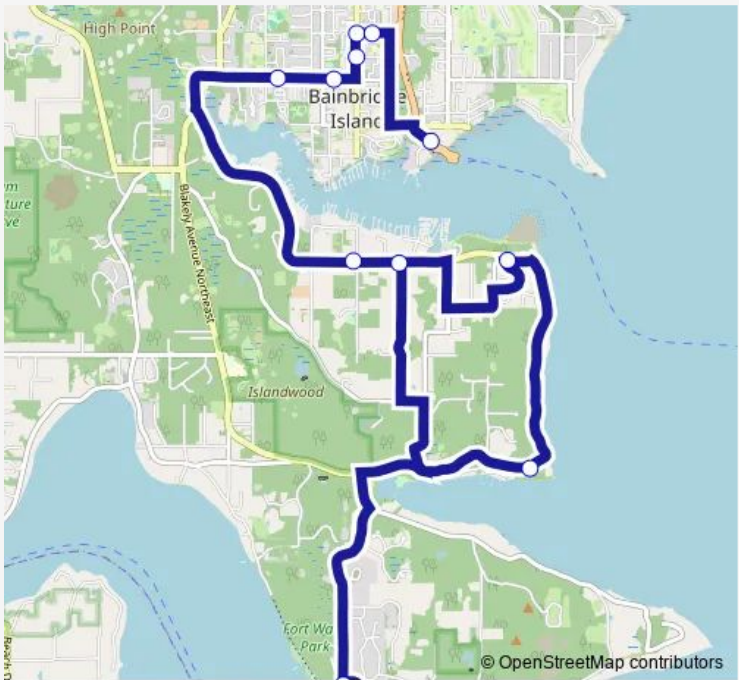

Bus 99 Bill Point

[Go to website](#)

Direction
 Eagle Harbor at New Sweden — Bainbridge Island Ferry Terminal
 11 stops
[Open route schedule](#)

- Eagle Harbor at New Sweden
- Fort Ward State Park
- Rockaway Beach at Halls Hill
- Old Creosote at Bill Point
- Eagle Harbor at Rose
- Wyatt at Cosgrove
- Wyatt at Grow
- Madison at Knechtel
- Madison at Wallace
- Wallace at Blue Herron
- Bainbridge Island Ferry Terminal

Route schedule
 Eagle Harbor at New Sweden — Bainbridge Island Ferry Terminal

Monday	04:29-07:54
Tuesday	04:29-07:54
Wednesday	04:29-07:54
Thursday	04:29-07:54
Friday	04:29-07:54
Saturday	—
Sunday	—

Route info
 Direction: Eagle Harbor at New Sweden
 Stops: 11
 Trip Duration: 0 hour 41 min

Direction

Bainbridge Island Ferry Terminal — Eagle Harbor at Rose

8 stops

[Open route schedule](#)

Bainbridge Island Ferry Terminal

Madison at Wallace

Madison at Knechtel

Wyatt Way at Grow

Wednesday 15:45-18:30

Thursday 15:45-18:30

Friday 15:45-18:30

Saturday —

Sunday —

Route info

Direction: Bainbridge Island Ferry Terminal

Stops: 8