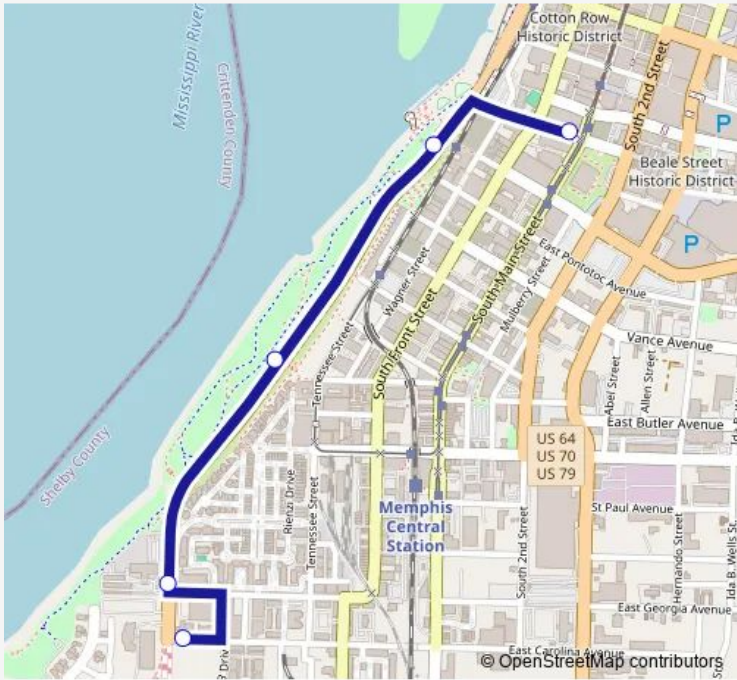

Bus 99 TOM LEE Park Shuttle

[Go to website](#)

Direction
 Beale ST at Main St — Caroline AVE at Riverside Dr
 5 stops
[Open route schedule](#)

- Beale ST at Main St
- Riverside DR at Beale St
- Riverside DR at TOM LEE Park
- Riverside DR at Georgia Ave
- Caroline AVE at Riverside Dr

Route schedule
 Beale ST at Main St — Caroline AVE at Riverside Dr

Monday	—
Tuesday	—
Wednesday	—
Thursday	—
Friday	—
Saturday	10:10-19:10
Sunday	10:10-19:10

Route info
 Direction: Beale ST at Main St
 Stops: 5
 Trip Duration: 0 hour 5 min

Direction

Caroline AVE at Riverside Dr — Beale ST at Main St

6 stops

[Open route schedule](#)

Caroline AVE at Riverside Dr

Riverside DR at Georgia Ave

Riverside DR at TOM LEE Park

Riverside DR at Beale St

Union AVE at Main St

Beale ST at Main St

Route schedule

Caroline AVE at Riverside Dr — Beale ST at Main St

Monday	—
Tuesday	—
Wednesday	—
Thursday	—
Friday	—
Saturday	10:00-19:00
Sunday	10:00-19:00

Route info