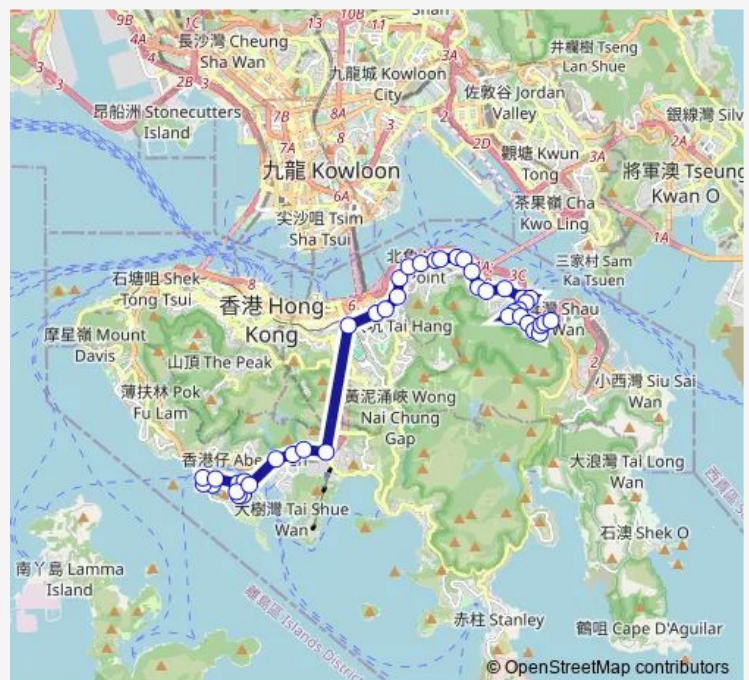

### Route schedule

[Ctb] South Horizons|[Kmb+Ctb] South Horizons BUS Terminus/<Br>South Horizons — [Ctb] Shau KEI Wan|[Kmb+Ctb] Shau KEI WAN BUS Terminus/<Br>Shau KEI Wan|[Kmb] Shau KEI WAN BUS Terminus

### Route info

Direction: [Ctb] South Horizons|[Kmb+Ctb] South Horizons BUS Terminus/<Br>South Horizons

Stops: 42

Trip Duration: 1 hour 7 min

[Ctb] YIP Hing Street, Wong Chuk Hang Road[[Kmb+Ctb] YIP Hing ST Wong Chuk Hang/<Br>Yip Hing Street, Wong Chuk Hang Road