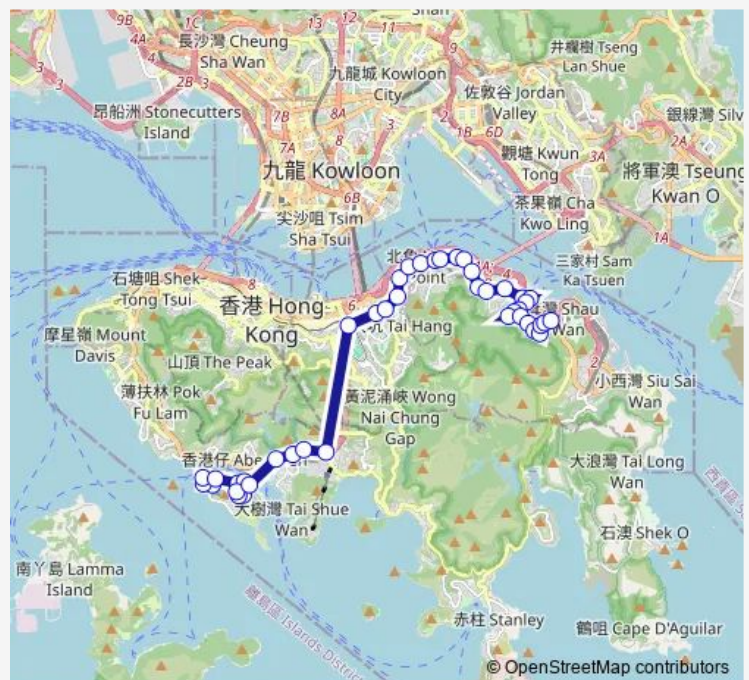

[Ctb] South Horizons|[Kmb+Ctb] South Horizons BUS Terminus/
South Horizons — [Ctb] Shau KEI Wan|[Kmb+Ctb] Shau KEI WAN BUS Terminus/
Shau KEI Wan|[Kmb] Shau KEI WAN BUS Terminus

Monday 05:40-20:42

Tuesday 05:40-20:42

Wednesday 05:40-20:42

Thursday 05:40-20:42

Friday 05:40-20:42

Saturday 05:40-20:42

Sunday 05:40-20:42

Route info

Direction: [Ctb] South Horizons|[Kmb+Ctb] South Horizons BUS Terminus/
South Horizons

Stops: 42

Trip Duration: 1 hour 10 min

[Ctb] YIP Hing Street, Wong Chuk Hang Road[[Kmb+Ctb] YIP Hing ST Wong Chuk Hang/
Yip Hing Street, Wong Chuk Hang Road

[Ctb] Wong Chuk Hang Recreation Ground, Wong Chuk Hang Road[[Kmb+Ctb] Wong Chuk Hang Recreation Ground/
Wong Chuk Hang Recreation Ground, Wong Chuk Hang Road