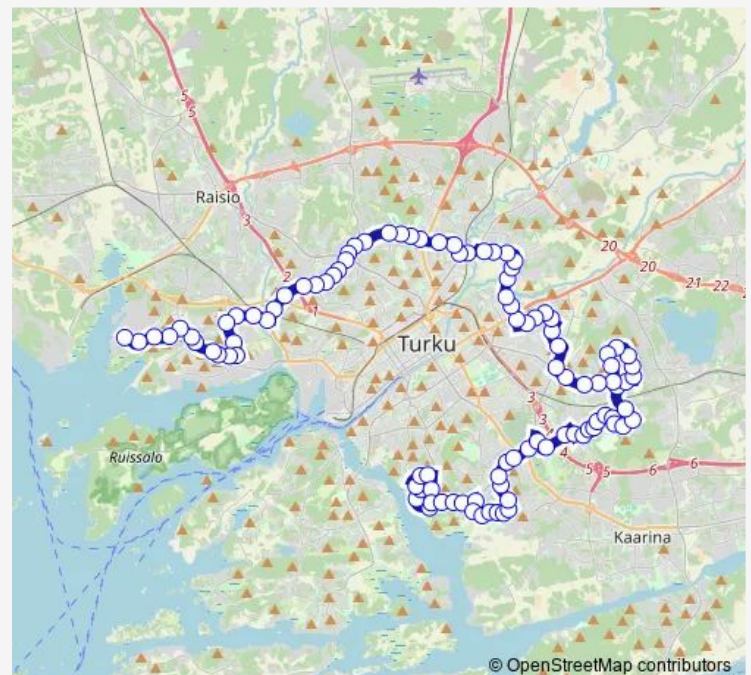

Saturday 10:20-12:05

Sunday —

Route info

Direction: Uittamo pääte

Stops: 101

Trip Duration: 1 hour 4 min

Peltola

Apilakatu