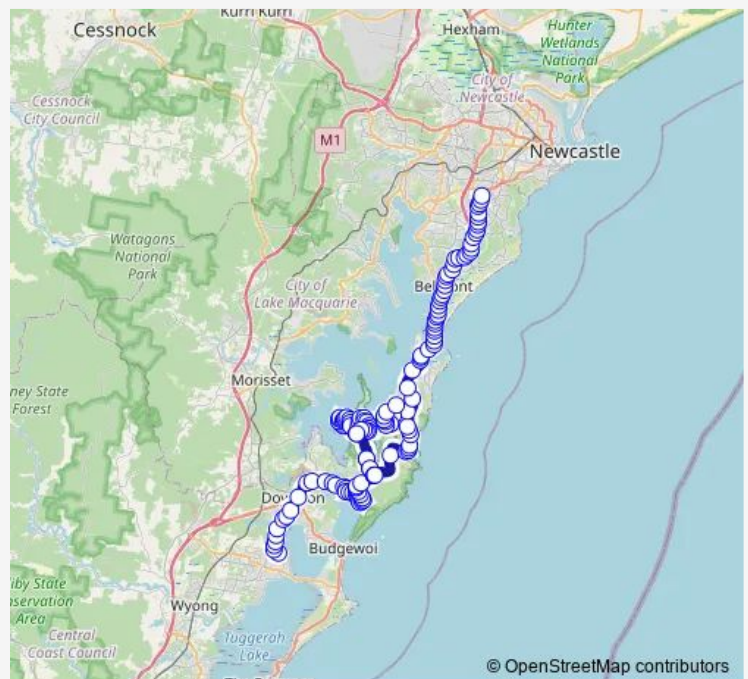

Bus 99 Charlestown to Lake Haven via Swansea, Gwandalan and Blue Haven

[Go to website](#)

Direction

Charlestown Square, Pearson St, Stand B — Lake Haven Centre, Stand 3

96 stops

[Open route schedule](#)

Charlestown Square, Pearson St, Stand B

Charlestown Square, Frederick St, Stand D

Pacific Hwy Opp Lions Park

Pacific Hwy At Abrahams Lane

Pacific Hwy Before Oxford St

Pacific Hwy After Oxford St

St Mary's High School, Pacific Hwy

Pacific Hwy Opp Hughes St

Pacific Hwy Opp Hunter Sports High

Pacific Hwy Opp Mick Middleton Fields

Pacific Hwy Opp Lake St

Pacific Hwy After Groves Rd

Pacific Hwy Opp South St

Pacific Hwy After Ntaba Rd

Pacific Hwy Opp 120

Pacific Hwy Before Dalrymple St

Pacific Hwy Opp Violet Town Rd

Pacific Hwy Before Avonlea St

Pacific Hwy Opp Avonlea St

Pacific Hwy At Old Belmont Rd

Route schedule

Charlestown Square, Pearson St, Stand B — Lake Haven Centre, Stand 3

Monday 15:15

Tuesday 15:15

Wednesday 15:15

Thursday 15:15

Friday 15:15

Saturday —

Sunday —

Route info

Direction: Charlestown Square, Pearson St, Stand B

Stops: 96

Trip Duration: 1 hour 35 min

99 — Charlestown to Lake Haven via Swansea, Gwandalan and Blue Haven