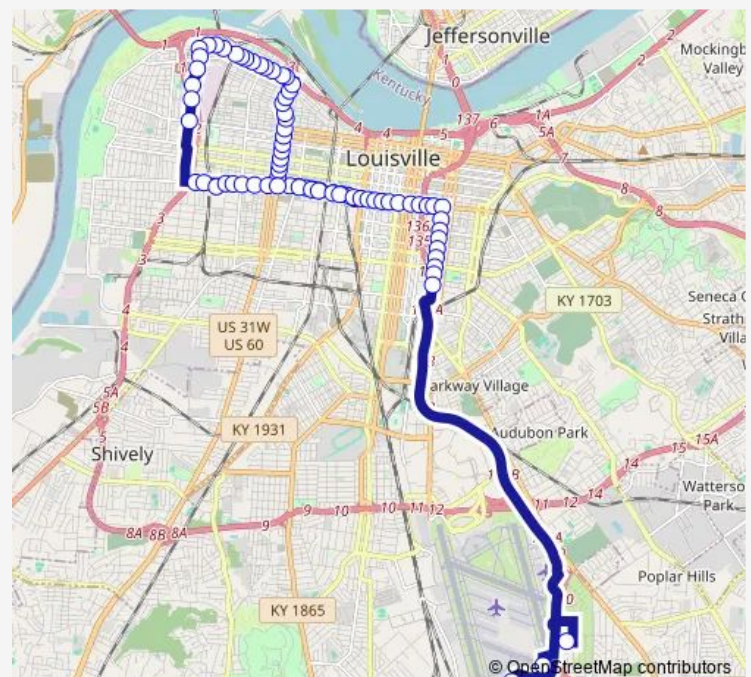

Thursday 04:29-22:10

Friday 04:29-22:10

Saturday 04:29

Sunday —

Route info

Direction: 10th @ Broadway

Stops: 79

Trip Duration: 1 hour 8 min

99 — UPS West Louisville

22nd @ Bank

N 22nd @ Portland

Portland @ Carter

Portland @ Family Health Center

Portland @ N 24th

Portland @ N 25th

Portland @ N 26th

Portland @ N 27th

Portland @ N 28th

Portland @ N 29th

Portland @ N30th

Portland @ N 32nd

Northwestern Pkwy @ Portland

Northwestern @ N 34th

35th @ Northwestern Pkwy

35th @ Bank

35th @ Kroger

34th @ Jewel

34th @ Duncan

W Market @ S 34th

W Broadway @ S 32nd

W Broadway @ S 31st

NIA Center Eastbound