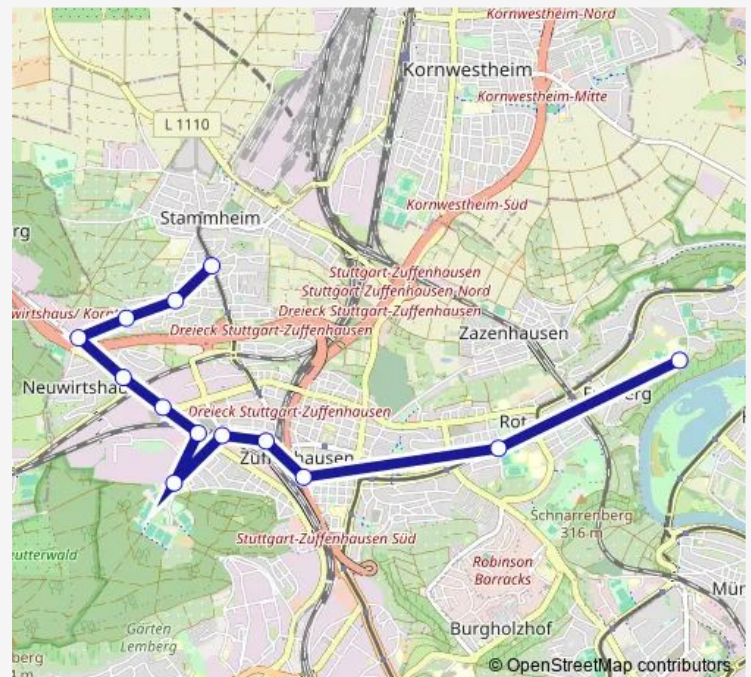

Thursday 05:19-20:03

Friday 05:19-20:03

Saturday 06:10-20:03

Sunday 09:10-20:03

Route info

Direction: Freiberg Schulzentrum

Stops: 13

Trip Duration: 0 hour 31 min

Direction

Korntaler Straße — Zuffenhausen

11 stops

[Open route schedule](#)

Korntaler Straße

Marco-Polo-Weg

Niebuhrweg

Neuwirtshauskreuzung

Route info

Direction: Korntaler Straße

Stops: 11

Trip Duration: 0 hour 16 min

Direction

Korntaler Straße — Freiberg Schulzentrum

12 stops

[Open route schedule](#)

Wednesday 07:00

Thursday 07:00

Friday 07:00

Saturday —

Sunday —

Route info

Direction: Korntaler Straße

Stops: 12