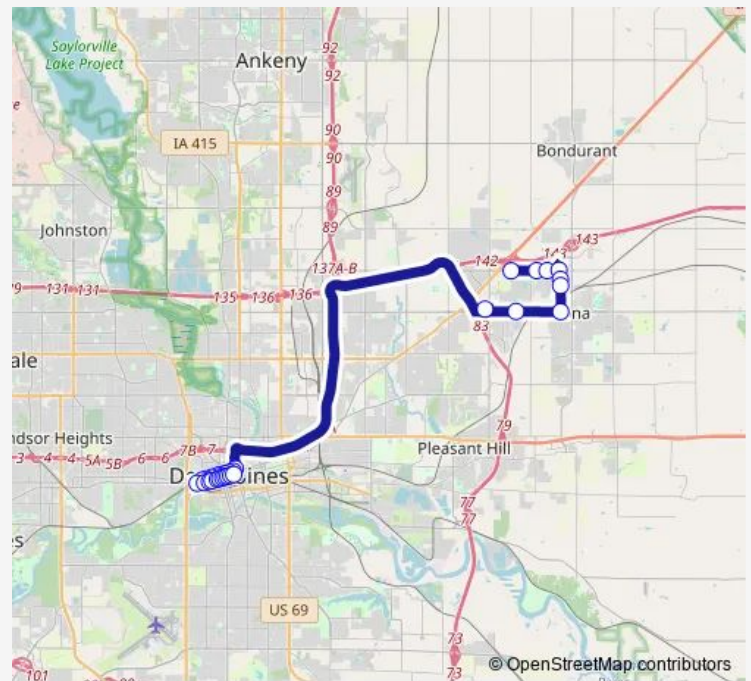

### Route schedule

Adventureland DR / Prairie Meadows DR (FAR-Side), Alt  
 — Locust ST / 4TH ST (FAR-Side), Dsm

Monday	06:40-07:05
Tuesday	06:40-07:05
Wednesday	06:40-07:05
Thursday	06:40-07:05
Friday	06:40-07:05
Saturday	—
Sunday	—

### Route info

Direction: Adventureland DR / Prairie Meadows DR  
 (FAR-Side), Alt

Stops: 29

Trip Duration: 0 hour 36 min

99 — Altoona Express

Locust ST / 12th ST, Dsm

Locust ST / 10th ST, Dsm

Locust ST / 9TH ST, Dsm

**Route info**

Direction: 3RD ST / Grand AVE (Watson Powell), Dsm

Stops: 21

Trip Duration: 0 hour 25 min

## Route info

Direction: 3RD ST / Grand AVE (Watson Powell), Dsm

Stops: 21

Trip Duration: 0 hour 29 min