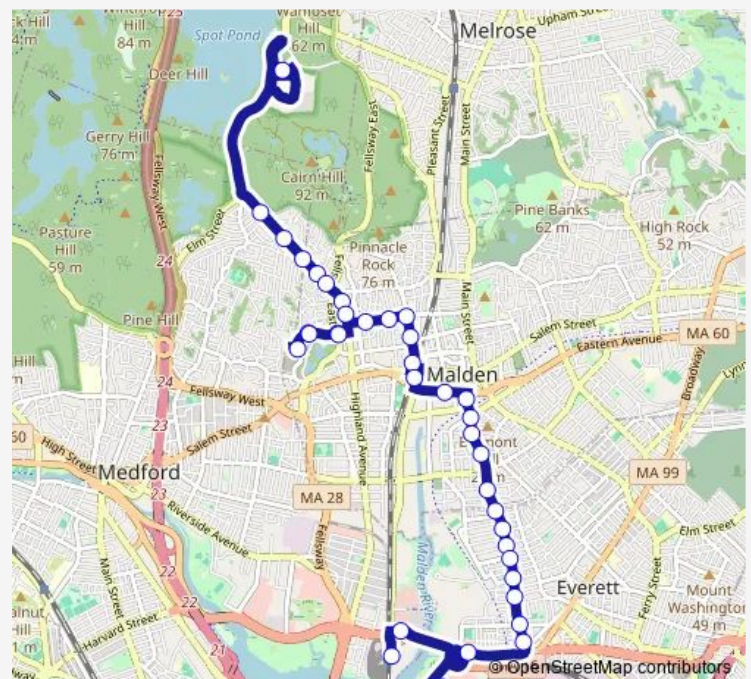

### Route schedule

Wellington — 3 Woodland Rd

Monday	06:25-01:25 <sup>+1</sup>
Tuesday	06:25-01:25 <sup>+1</sup>
Wednesday	06:25-01:25 <sup>+1</sup>
Thursday	06:25-01:25 <sup>+1</sup>
Friday	06:25-01:25 <sup>+1</sup>
Saturday	06:50-01:20 <sup>+1</sup>
Sunday	08:31-21:30

### Route info

Direction: Wellington

Stops: 42

Trip Duration: 0 hour 29 min

99 — Woodland Road - Wellington Station

Florence St @ Washington St

Malden Center

Summer St @ Lincoln St

## Route info

Direction: 3 Woodland Rd

Stops: 38

Trip Duration: 0 hour 43 min

Main St @ Wyllis Ave

Main St @ Floyd St

Main St @ Everett St

Main St @ Prescott St