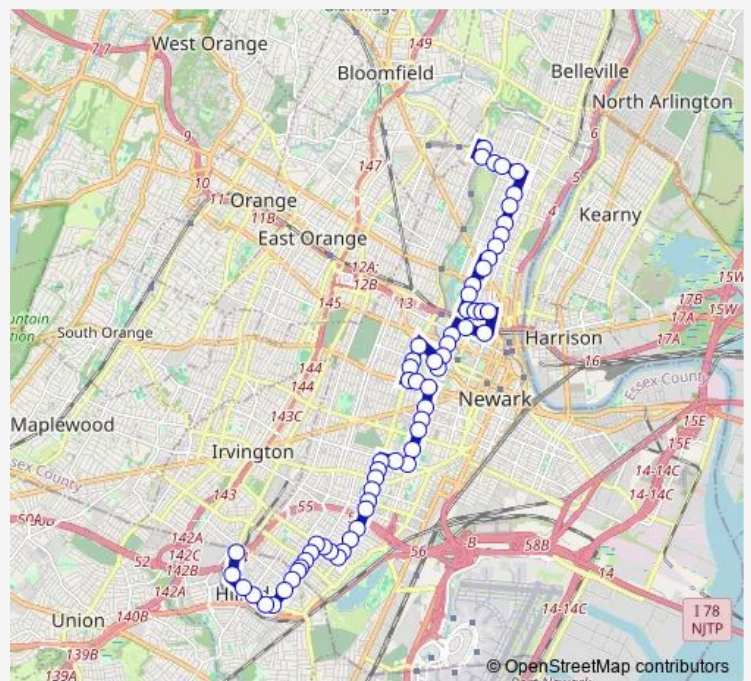

[Go to website](#)

**Direction**  
 Chestnut AVE AT Ramsey Ave — Union AVE AT Belleville Ave

63 stops

[Open route schedule](#)

- Chestnut AVE AT Ramsey Ave
- Ramsey AVE AT Bloy St
- Hillside AVE AT Bloy St
- Hillside AVE AT Florence Ave
- Hillside AVE 105' W OF Hiawatha Ave
- Hillside AVE AT Highland Ave
- Hillside AVE AT BOA PI
- Maple AVE 313' N OF Hillside Ave.
- Maple AVE AT Clark St
- Maple AVE AT Summer Ave
- Maple AVE AT Chancellor Ave
- Maple AVE AT Lyons Ave
- Lyons AVE AT Osborne Terr
- Bergen ST AT Lyons Ave
- Bergen ST AT Mapes Ave
- Bergen ST AT Renner Ave
- Bergen ST AT Watson Ave
- Bergen ST AT Hawthorne Ave
- Bergen ST AT West Bigelow St
- Bergen ST AT Clinton Ave
- Bergen ST AT Madison Ave

### Route schedule

Chestnut AVE AT Ramsey Ave — Union AVE AT Belleville Ave

Monday	07:28-00:50 <sup>+1</sup>
Tuesday	07:28-00:50 <sup>+1</sup>
Wednesday	07:28-00:50 <sup>+1</sup>
Thursday	07:28-00:50 <sup>+1</sup>
Friday	07:28-00:50 <sup>+1</sup>
Saturday	—
Sunday	—

### Route info

Direction: Chestnut AVE AT Ramsey Ave

Stops: 63

Trip Duration: 0 hour 45 min

Bergen ST AT Avon Ave

Avon AVE AT Jeliff Ave

Irvine Turner Blvd AT Avon Ave

Irvine Turner Blvd AT Muhammed ALI Ave

Irvine Turner Blvd AT Spruce St

Irvine Turner Blvd AT 17th St

Irvine Turner Blvd AT West Kinney St

Irvine Turner Blvd AT Court St

Jones ST AT Springfield Ave

S Orange AVE AT Norfolk ST/Jones St

South Orange AVE AT Bruce St