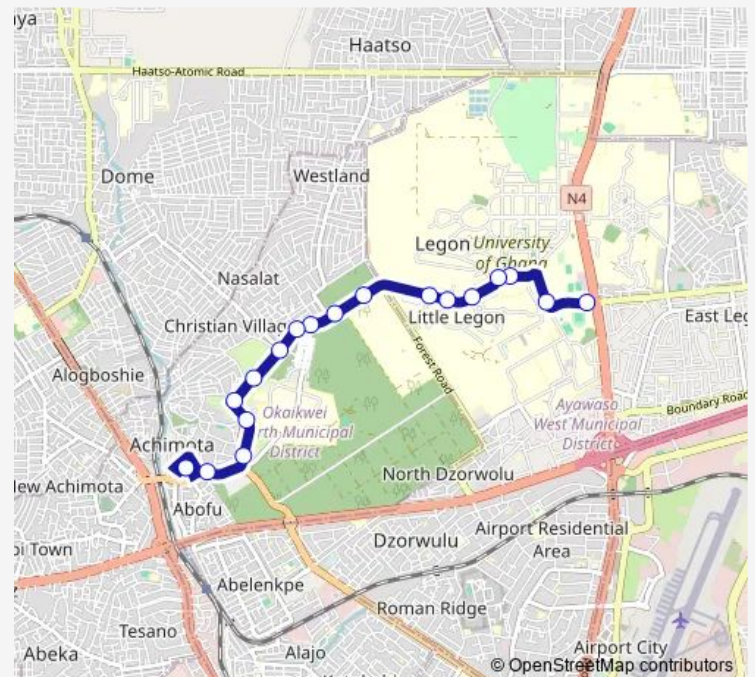

Bus 99 Legon ↔ Achimota

[Go to website](#)

Direction

Legon — Achimota New Station

18 stops

[Open route schedule](#)

- Legon
- Okponglo Roundabout
- Legon Primary School
- University Primary Roundabout
- Ayido
- 18
- Legon Barrier
- Gimpa
- Forestry Commission
- Pure Fire
- Kisseman Junction
- Christian Village Junction
- Polo
- Achimota Hospital Curve
- Achimota Hospital
- Achimota Club House
- Six Pillars
- Achimota New Station

Route schedule

Legon — Achimota New Station

Monday	06:00
Tuesday	06:00
Wednesday	06:00
Thursday	06:00
Friday	06:00
Saturday	06:00
Sunday	06:00

Route info

Direction: Legon

Stops: 18

Trip Duration: 0 hour 26 min

99 — Legon ↔ Achimota

Direction

Achimota New Station — Legon Traffic Light

17 stops

[Open route schedule](#)

Achimota New Station

Achimota Club House

Pwd

Monday 06:00

Tuesday 06:00

Wednesday 06:00

Thursday 06:00

Friday 06:00

Saturday 06:00

Sunday 06:00

Route info