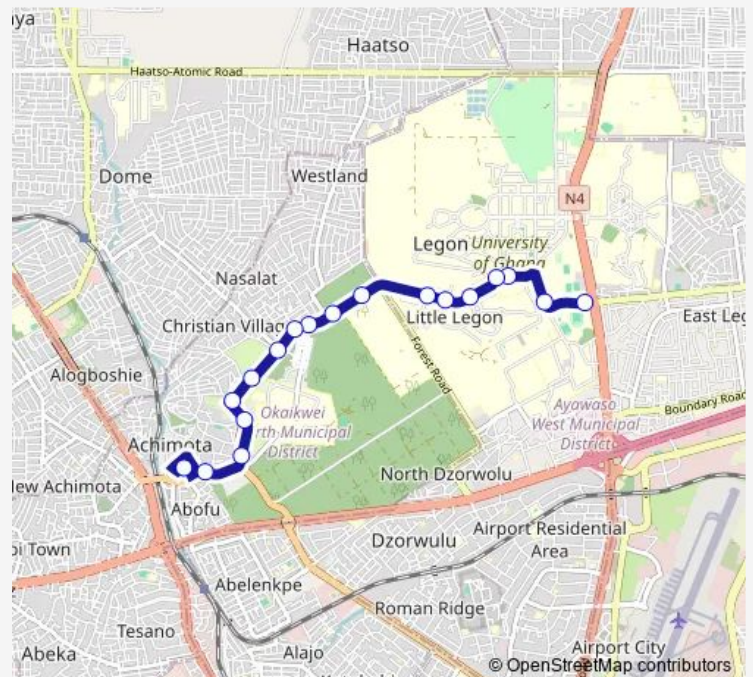

Bus 99 Legon ↔ Achimota

[Go to website](#)

Direction

Legon — Achimota New Station

18 stops

[Open route schedule](#)

- Legon
- Okponglo Roundabout
- Legon Primary School
- University Primary Roundabout
- Ayido
- 18
- Legon Barrier
- Gimpa
- Forestry Commission
- Pure Fire
- Kisseman Junction
- Christian Village Junction
- Polo
- Achimota Hospital Curve
- Achimota Hospital
- Achimota Club House
- Six Pillars
- Achimota New Station

Route schedule

Legon — Achimota New Station

Monday	06:00
Tuesday	06:00
Wednesday	06:00
Thursday	06:00
Friday	06:00
Saturday	06:00
Sunday	06:00

Route info

Direction: Legon

Stops: 18

Trip Duration: 0 hour 26 min

99 — Legon ↔ Achimota

Direction

Achimota New Station — Legon Traffic Light

17 stops

[Open route schedule](#)

Achimota New Station

Achimota Club House

Pwd

Monday 06:00

Tuesday 06:00

Wednesday 06:00

Thursday 06:00

Friday 06:00

Saturday 06:00

Sunday 06:00

Route info