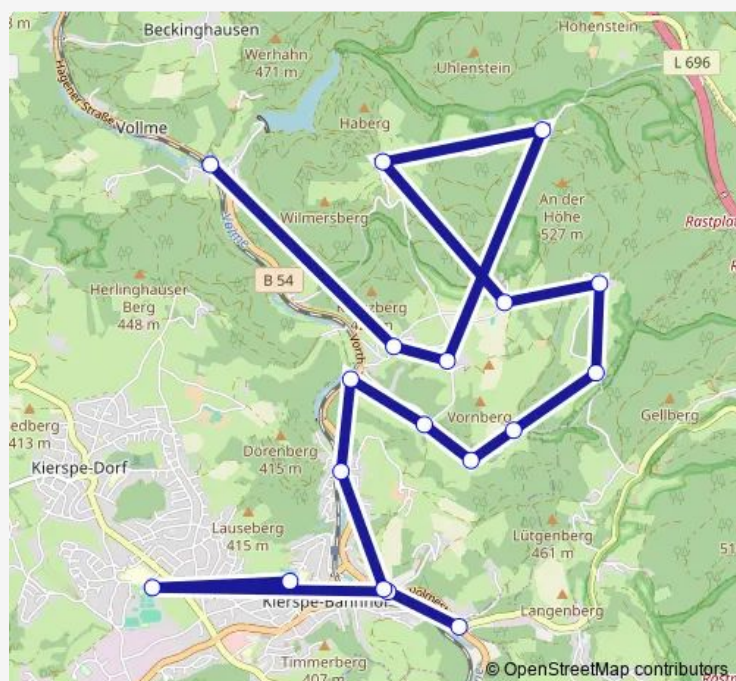

Monday —

Tuesday —

Wednesday —

Thursday —

Friday 12:25

Saturday —

Sunday —

Route info

Direction: Kierspe, Pestalozzischule

Stops: 18

Trip Duration: 0 hour 50 min

99 — Kierspe, Pestalozzischule - Beckinghausen

Direction

Kierspe, Beckinghausen — Kierspe, Gesamtschule

14 stops

[Open route schedule](#)

13 stops

[Open route schedule](#)

Kierspe, Gesamtschule

Kierspe, Schleipe

Kierspe, Bungenrodt

Kierspe, Sprottenhammer

Kierspe, Immelscheid

Kierspe, Linden

Route info

Direction: Kierspe, Gesamtschule

Stops: 13

Trip Duration: 0 hour 43 min

99 Bus time schedules and route maps are available in an offline PDF at busmaps.com. Use the busmaps.com website to see live bus times, train schedule or subway schedule, and step-by-step directions for all public transit in Luedenscheid