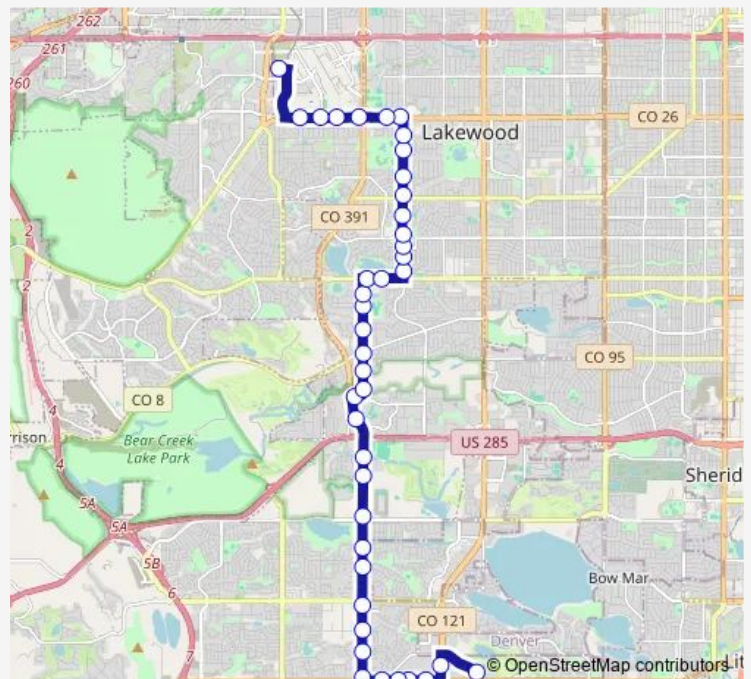

Bus 99 South Kipling Street

[Go to website](#)

Direction
 7400 Block W Long Dr — Federal Center Station Gate E
 41 stops
[Open route schedule](#)

- 7400 Block W Long Dr
- 5700 Block S Wadsworth Blvd
- W Bowles Ave & S Estes St
- W Bowles Ave & S Flower St
- W Bowles Ave & W Cross Dr
- W Bowles Ave & S Holland Way
- S Kipling St & W Bowles Ave
- S Kipling St & W Alamo Pl
- S Kipling St & W Montgomery Ave
- S Kipling St & W Belleview Ave
- S Kipling St & W Saratoga Ave
- S Kipling St & W Stanford Ave
- S Kipling St & W Quincy Ave
- S Kipling St & W Lehigh Ave
- S Kipling St & W Hampden Ave
- S Kipling St & W Girton Dr
- W Dartmouth Pl & S Kipling Pkwy
- S Kipling St & W Cornell Pl
- S Kipling St & W Yale Ave
- S Kipling St & Morrison Rd
- S Kipling St & W Wesley Ave

Route schedule

7400 Block W Long Dr — Federal Center Station Gate E

Monday	05:28-21:58
Tuesday	05:28-21:58
Wednesday	05:28-21:58
Thursday	05:28-21:58
Friday	05:28-21:58
Saturday	—
Sunday	—

Route info

Direction: 7400 Block W Long Dr
 Stops: 41
 Trip Duration: 0 hour 33 min

99 — South Kipling Street

S Kipling St & W Warren Dr

S Kipling St & W Evans Ave

W Jewell Ave & S Kipling St

W Jewell Ave & S Independence Ct

S Garrison St & W Jewell Ave

S Garrison St & W Mexico Ave

S Garrison St & W Iowa Ave

Wednesday 05:48-22:18

Thursday 05:48-22:18

Friday 05:48-22:18

Saturday —

Sunday —

Route info

Direction: Federal Center Station Gate E

Stops: 41