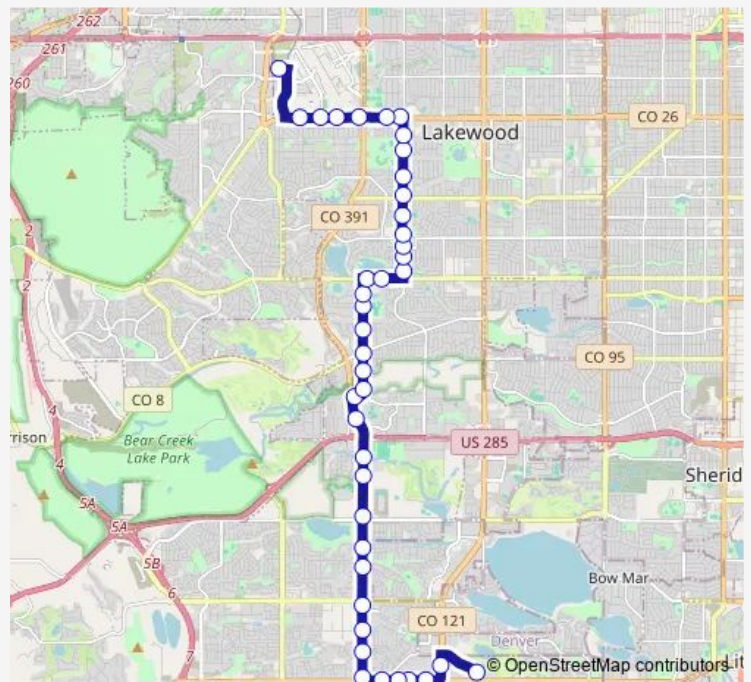

Bus 99 South Kipling Street

[Go to website](#)

Direction
 7400 Block W Long Dr — Federal Center Station Gate E
 41 stops
[Open route schedule](#)

- 7400 Block W Long Dr
- 5700 Block S Wadsworth Blvd
- W Bowles Ave & S Estes St
- W Bowles Ave & S Flower St
- W Bowles Ave & W Cross Dr
- W Bowles Ave & S Holland Way
- S Kipling St & W Bowles Ave
- S Kipling St & W Alamo Pl
- S Kipling St & W Montgomery Ave
- S Kipling St & W Belleview Ave
- S Kipling St & W Saratoga Ave
- S Kipling St & W Stanford Ave
- S Kipling St & W Quincy Ave
- S Kipling St & W Lehigh Ave
- S Kipling St & W Hampden Ave
- S Kipling St & W Girton Dr
- W Dartmouth Pl & S Kipling Pkwy
- S Kipling St & W Cornell Pl
- S Kipling St & W Yale Ave
- S Kipling St & Morrison Rd
- S Kipling St & W Wesley Ave

Route schedule

7400 Block W Long Dr — Federal Center Station Gate E

Monday	05:28-21:58
Tuesday	05:28-21:58
Wednesday	05:28-21:58
Thursday	05:28-21:58
Friday	05:28-21:58
Saturday	—
Sunday	—

Route info

Direction: 7400 Block W Long Dr
 Stops: 41
 Trip Duration: 0 hour 33 min

99 — South Kipling Street

S Kipling St & W Warren Dr

S Kipling St & W Evans Ave

W Jewell Ave & S Kipling St

W Jewell Ave & S Independence Ct

S Garrison St & W Jewell Ave

S Garrison St & W Mexico Ave

S Garrison St & W Iowa Ave

Wednesday 05:48-22:18

Thursday 05:48-22:18

Friday 05:48-22:18

Saturday —

Sunday —

Route info

Direction: Federal Center Station Gate E

Stops: 41