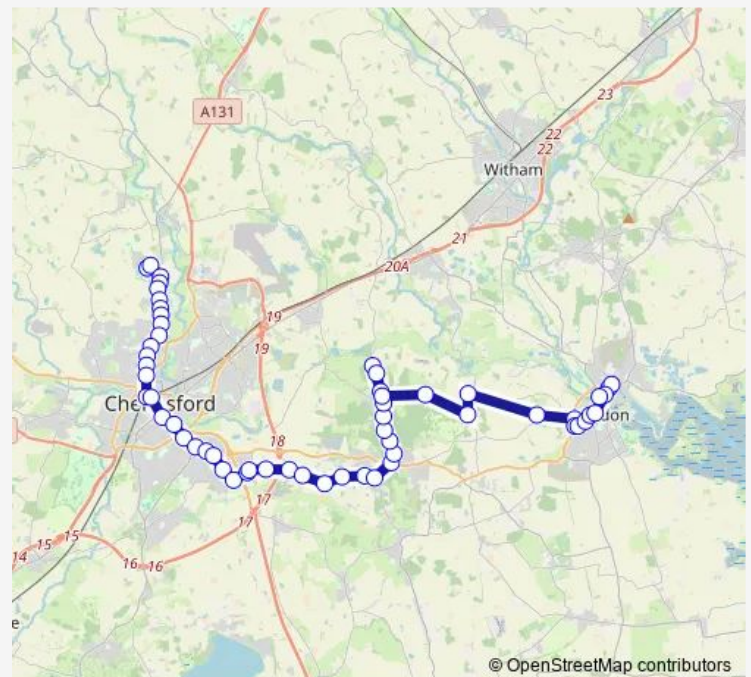

### Route schedule

Tesco Store — Hospital

Monday 07:00-11:15

Tuesday 07:00-11:15

Wednesday 07:00-11:15

Thursday 07:00-11:15

Friday 07:00-11:15

Saturday —

### Route info

Direction: Tesco Store

Stops: 55

Trip Duration: 1 hour 24 min

■ 99

BusMaps

South View

Danbury Park