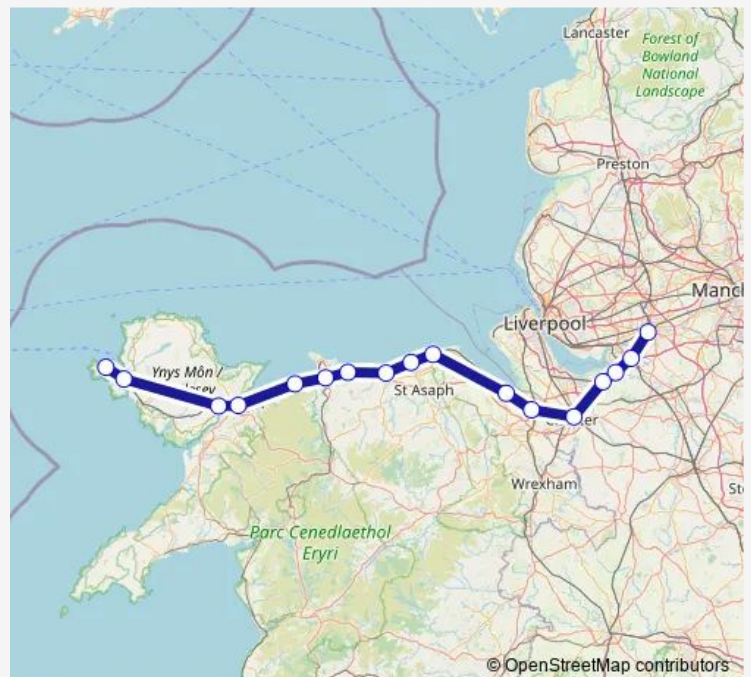

Penmaenmawr

Bangor (Gwynedd)

Llanfairpwll

Valley

Holyhead

### Route schedule

Warrington Bank Quay — Holyhead

Monday —

Tuesday —

Wednesday —

Thursday —

Friday —

Saturday —

### Route info

Direction: Warrington Bank Quay

Stops: 17

Trip Duration: 2 hour 17 min

■ Aw:Wbq->Hhd — AW train service from WBQ to Hhd

Aw:Wbq->Hhd Rail time schedules and route maps are available in an offline PDF at [busmaps.com](https://busmaps.com). Use the [busmaps.com](https://busmaps.com) website to see live bus times, train schedule or subway schedule, and step-by-step directions for all public transit in Conwy