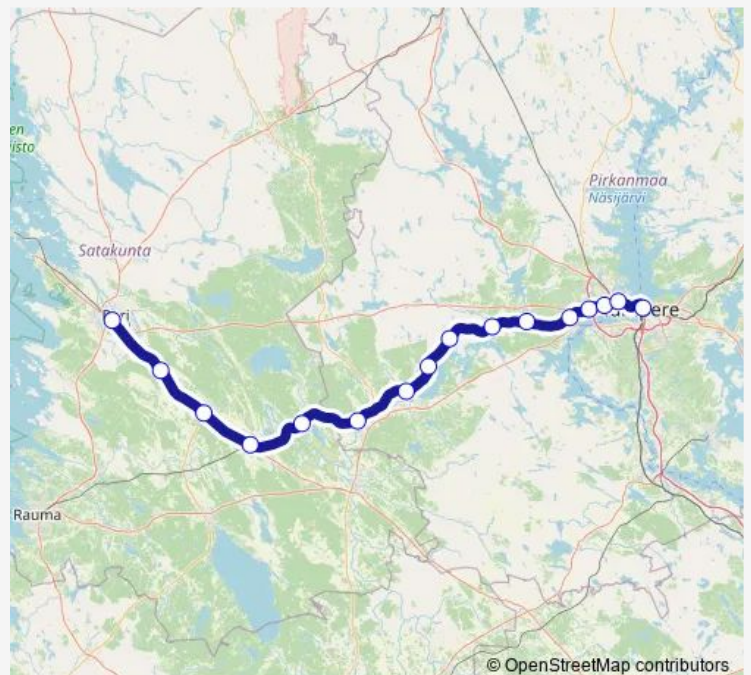

Tuesday 16:12

Wednesday 16:12

Thursday 16:12

Friday 16:12

Saturday 16:12

Sunday 16:12

Route info

Direction:

Stops: 0

Trip Duration: – min

■ IC 470 — Pori - Tampere

IC 470 Long Distance Trains time schedules and route maps are available in an offline PDF at busmaps.com. Use the busmaps.com website to see live bus times, train schedule or subway schedule, and step-by-step directions for all public transit in Tampere