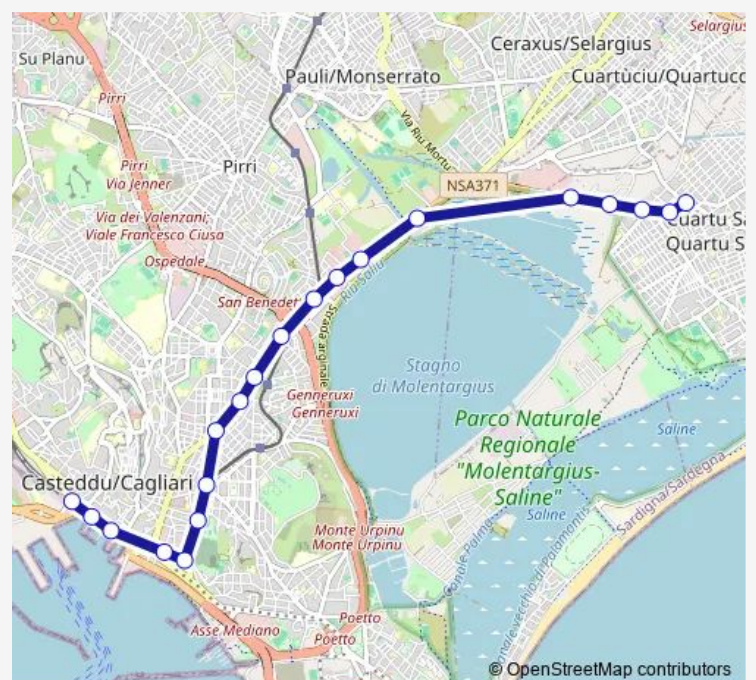

Direction

Matteotti (fronte stazione Arst) — Brigata Sassari (CTM Point)

21 stops

[Open route schedule](#)

Matteotti (fronte stazione Arst)

Roma (Molo Sanità)

Roma (Molo Dogana)

Bonaria (fronte ex Cariplo)

Brigata Sassari (CTM Point)

Route schedule

Matteotti (fronte stazione Arst) — Brigata Sassari (CTM Point)

Monday —

Tuesday —

Wednesday —

Thursday —

Friday —

Saturday —

Sunday

10:18-21:25

Route info

Direction: Matteotti (fronte stazione Arst)

Stops: 21

Trip Duration: 0 hour 26 min

Direction