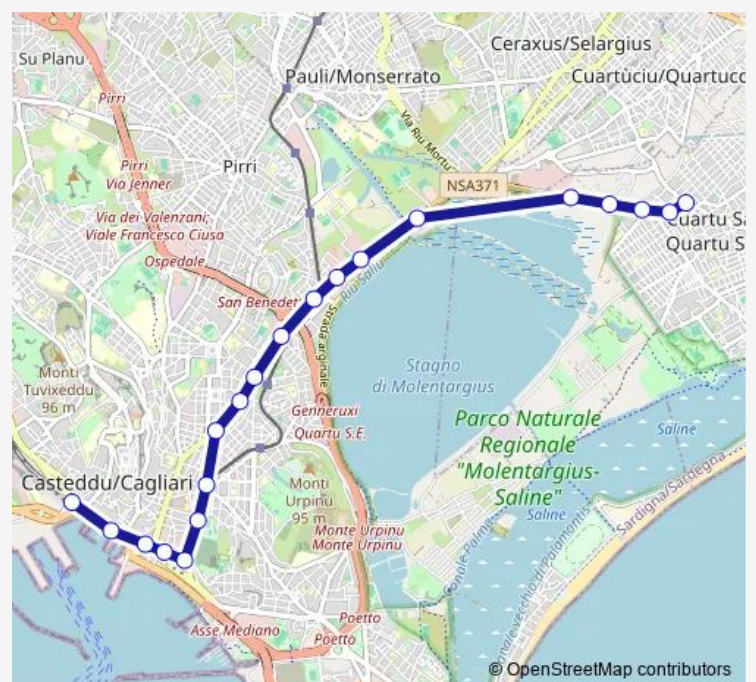

Bus 31r Linea 31r

[Go to website](#)

Direction

Matteotti (fronte stazione Arst) — Brigata Sassari (CTM Point)

20 stops

[Open route schedule](#)

Matteotti (fronte stazione Arst)

Roma (Molo Dogana)

Marconi (angolo Volta)

Brigata Sassari (CTM Point)

Route schedule

Matteotti (fronte stazione Arst) — Brigata Sassari (CTM Point)

Monday —

Tuesday —

Wednesday —

Thursday —

Friday —

Saturday —

Sunday 10:18-21:25

Route info

Direction: Matteotti (fronte stazione Arst)

Stops: 20

Trip Duration: 0 hour 26 min

31r — Linea 31r