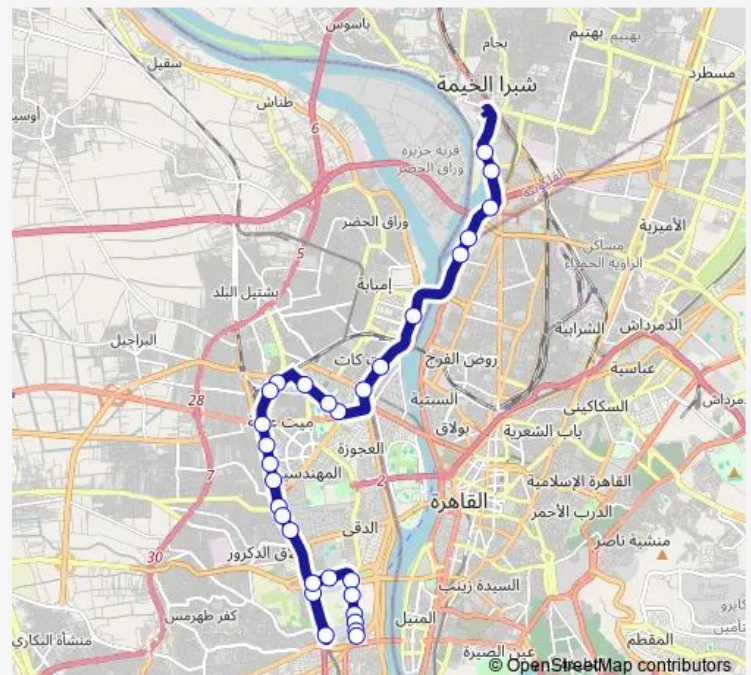

Thursday 10:00

Friday 10:00

Saturday 10:00

Sunday 10:00

Route info

Direction: Motseian

Stops: 25

Trip Duration: 0 hour 56 min

■ CTA 966-1160 — Giza Square Station - Moassasa Station

Banque Misr (Aghakhan)

Nile Club (Shubra Al Kheima)

Shubra Al Kheima Power Plant

Shubra Al Khaima City Authority

Direction

Shubra Al Kheima Power Plant — Giza Square

30 stops

[Open route schedule](#)

Shubra Al Kheima Power Plant

Nile Club (Shubra Al Kheima)

Banque Misr (Aghakhan)

Nasser Institue For Research (Al Khalafawy)

Mobil (Al Khalafawy)

Hearing and Speech Institute (Imbaba)

Thursday 10:00

Friday 10:00

Saturday 10:00

Sunday 10:00

Route info

Direction: Shubra Al Kheima Power Plant

Stops: 30

Trip Duration: 1 hour 10 min