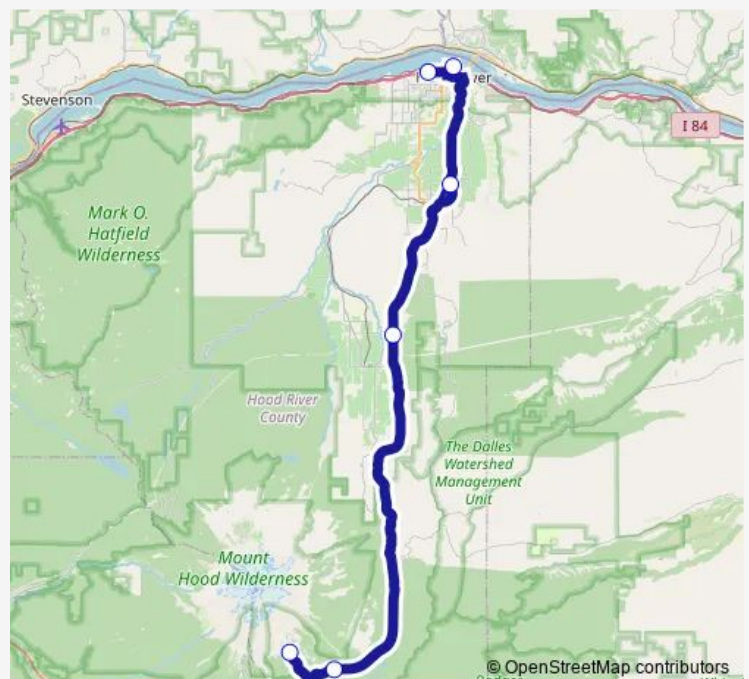

### Route schedule

Mount Hood Meadows — CAT Transit Center - Hood River

Monday 08:40-16:15

Tuesday 08:40-16:15

Wednesday 08:40-20:00

Thursday 08:40-20:00

Friday 08:40-20:00

Saturday 08:40-20:00

### Route info

Direction: Mount Hood Meadows

Stops: 6

Trip Duration: 1 hour 10 min

Gorge to Mountain Express

BusMaps

## Route schedule

CAT Transit Center - Hood River — Mount Hood Meadows

Monday 07:30-15:00

Tuesday 07:30-15:00

Wednesday 07:30-18:30

Thursday 07:30-18:30

Friday 07:30-18:30

Saturday 07:30-18:30

## Route info

Direction: CAT Transit Center - Hood River

Stops: 5

Trip Duration: 1 hour 10 min

Bus time schedules and route maps are available in an offline PDF at [busmaps.com](https://busmaps.com). Use the [busmaps.com](https://busmaps.com) website to see live bus times, train schedule or subway schedule, and step-by-step directions for all public transit in Hood River