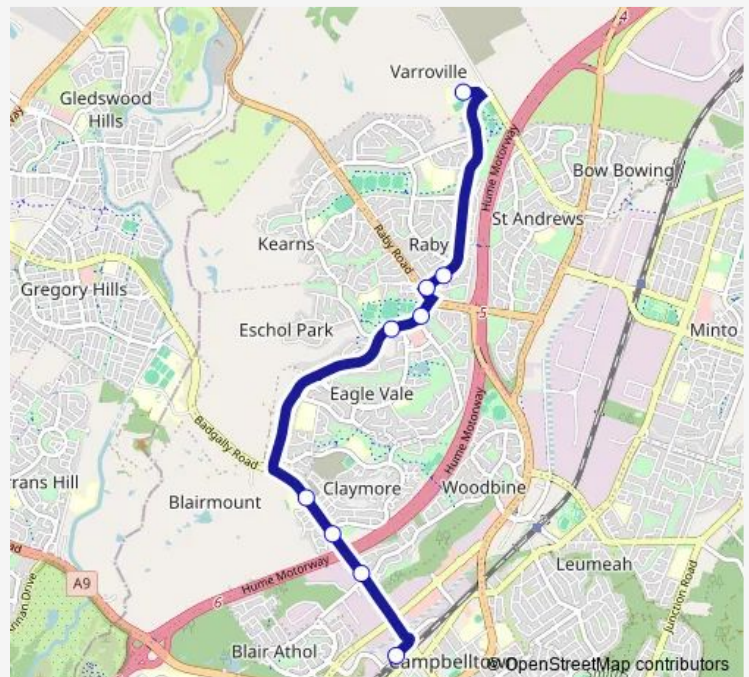

- Mount Carmel High School, School Grounds
- Spitfire Dr Opp Kittyhawk Cres
- Spitfire Dr Before Raby Rd
- Eagle Vale Dr Opp Eschol Park Sports Complex
- Eagle Vale Dr After Emerald Dr
- Badgally Rd Opp Blairmount Public School
- Badgally Rd Opp Thomas Burke Reserve
- Badgally Rd Before North Steyne Rd
- Campbelltown Station, Farrow Rd, Stand G

**Route schedule**

Mount Carmel High School, School Grounds — Campbelltown Station, Farrow Rd, Stand G

Monday	15:40
Tuesday	15:40
Wednesday	15:40
Thursday	15:40
Friday	—
Saturday	—
Sunday	—

**Route info**

Direction: Mount Carmel High School, School Grounds

Stops: 9

Trip Duration: 0 hour 30 min

4039 School Bus time schedules and route maps are available in an offline PDF at [busmaps.com](https://busmaps.com). Use the [busmaps.com](https://busmaps.com) website to see live bus times, train schedule or subway schedule, and step-by-step directions for all public transit in Liverpool