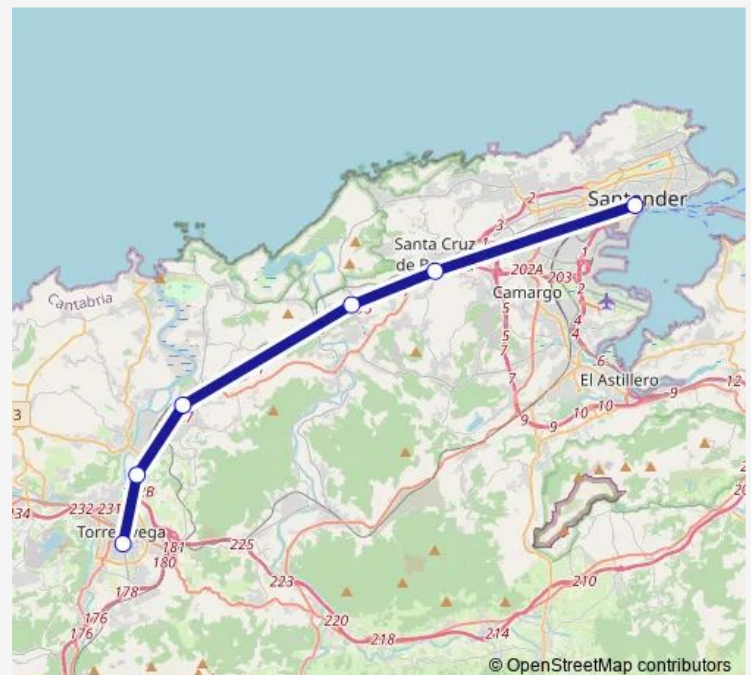

Bus ALSA - Buho Sd-Tv Santander-Torrelavega Nocturno

[Go to website](#)

Direction

Santander E.A. — Torrelavega

6 stops

[Open route schedule](#)

Santander E.A.

Bezana

Boo De Pielagos

Requejada

Barreda

Torrelavega

Route schedule

Santander E.A. — Torrelavega

Monday —

Tuesday —

Wednesday —

Thursday —

Friday —

Saturday —

Sunday 00:00-06:00

Route info

Direction: Santander E.A.

Stops: 6

Trip Duration: 0 hour 40 min