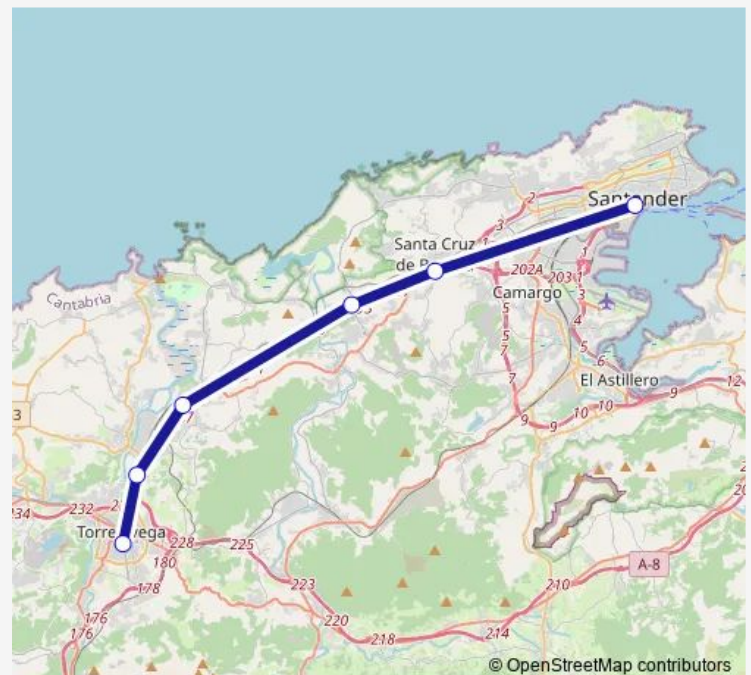

Bus Alsa - Buho Sd-Tv Santander-Torrelavega Nocturno

[Go to website](#)

Direction

Santander E.A. — Torrelavega

6 stops

[Open route schedule](#)

Santander E.A.

Bezana

Boo De Pielagos

Requejada

Barreda

Torrelavega

Route schedule

Santander E.A. — Torrelavega

Monday —

Tuesday —

Wednesday —

Thursday —

Friday —

Saturday —

Sunday 00:00-06:00

Route info

Direction: Santander E.A.

Stops: 6

Trip Duration: 0 hour 40 min

Alsa - Buho Sd-Tv — Santander-Torrelavega Nocturno