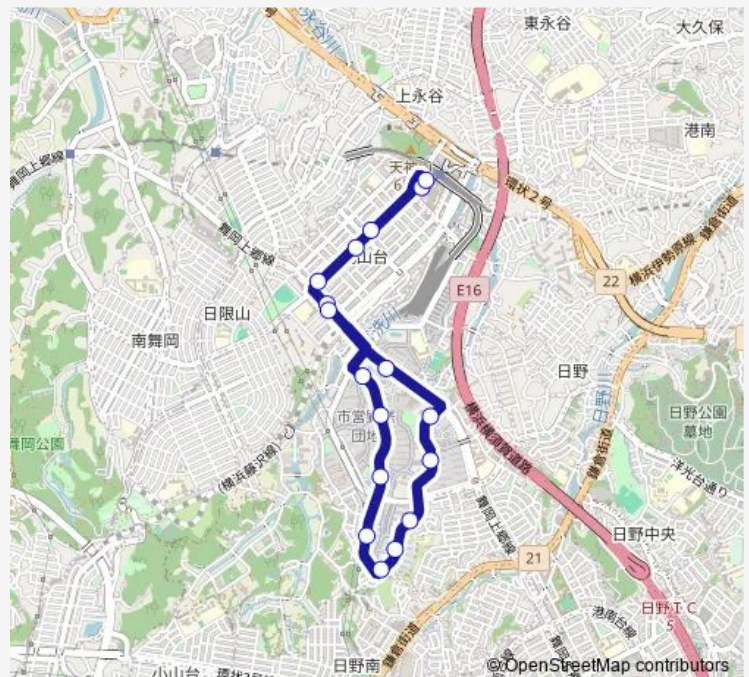

### Route schedule

上永谷駅前 — 上永谷駅前

Monday 07:45-19:55

Tuesday 07:45-19:55

Wednesday 07:45-19:55

Thursday 07:45-19:55

Friday 07:45-19:55

Saturday 09:30-19:40

Sunday 09:20-19:40

### Route info

Direction: 上永谷駅前

Stops: 17

Trip Duration: 0 hour 29 min

188系統 Bus time schedules and route maps are available in an offline PDF at [busmaps.com](https://busmaps.com). Use the [busmaps.com](https://busmaps.com) website to see live bus times, train schedule or subway schedule, and step-by-step directions for all public transit in Yokohama