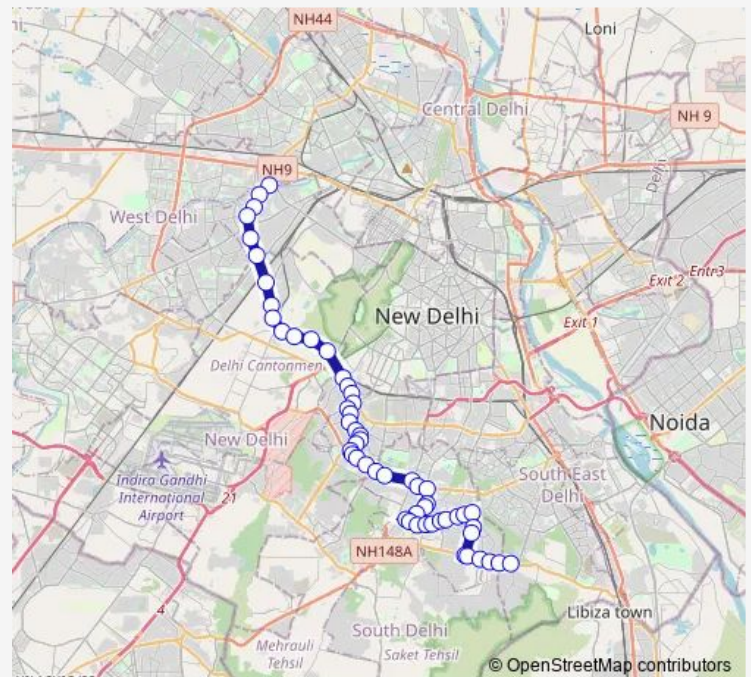

Thursday 07:26-19:42

Friday 07:26-19:42

Saturday 07:26-19:42

Sunday 07:26-19:42

Route info

Direction: Punjabi Bagh Terminal

Stops: 54

Trip Duration: 1 hour 52 min