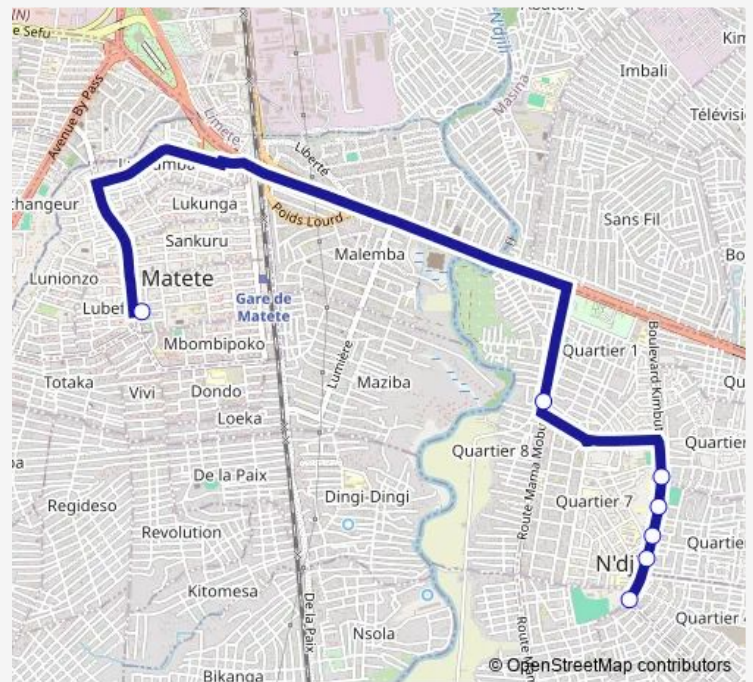

Bus Ndijili st Therese_TO _ Matete

[Go to website](#)

Direction

unknown — unknown

7 stops

[Open route schedule](#)

unknown

unknown

Tuesday 15:27

Wednesday 15:27

Thursday 15:27

Friday 15:27

Saturday —

Sunday —

Route info

Direction: unknown

Stops: 7

Trip Duration: 0 hour 27 min

■ Ndijili st Therese_TO _ Matete

Direction

unknown — unknown

13 stops

[Open route schedule](#)

unknown

Wednesday 07:04

Thursday 07:04

Friday 07:04

Saturday —

Sunday —

Route info

Direction: unknown

Stops: 13