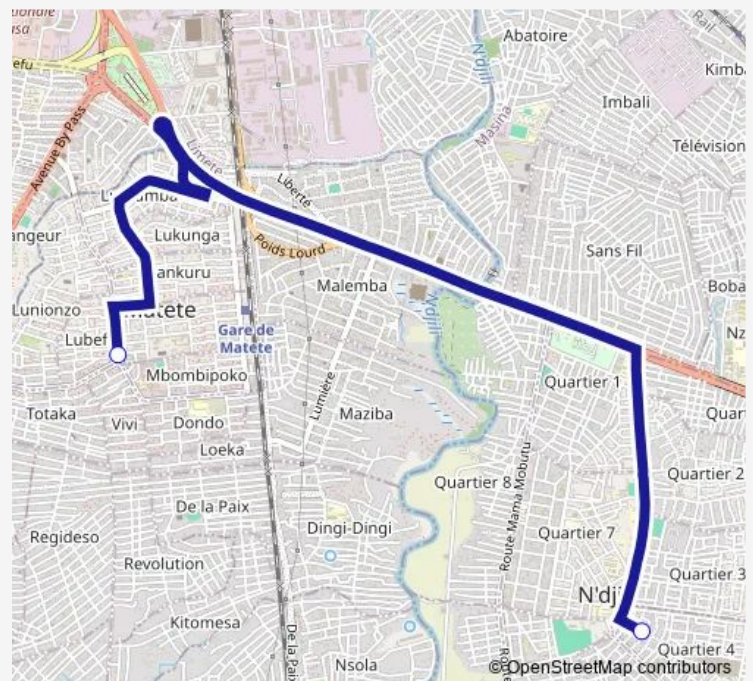

Bus Ndijili st Therese_TO _ Matete

[Go to website](#)

Direction

Inconnu — Inconnu

2 stops

[Open route schedule](#)

Inconnu

Inconnu

Route schedule

Inconnu — Inconnu

Monday 20:07

Tuesday 20:07

Wednesday 20:07

Thursday 20:07

Friday 20:07

Saturday —

Sunday —

Route info

Direction: Inconnu

Stops: 2

Trip Duration: 0 hour 18 min

■ Ndijili st Therese_TO _ Matete

Bus time schedules and route maps are available in an offline PDF at busmaps.com. Use the busmaps.com website to see live bus times, train schedule or subway schedule, and step-by-step directions for all public transit in Kinshasa