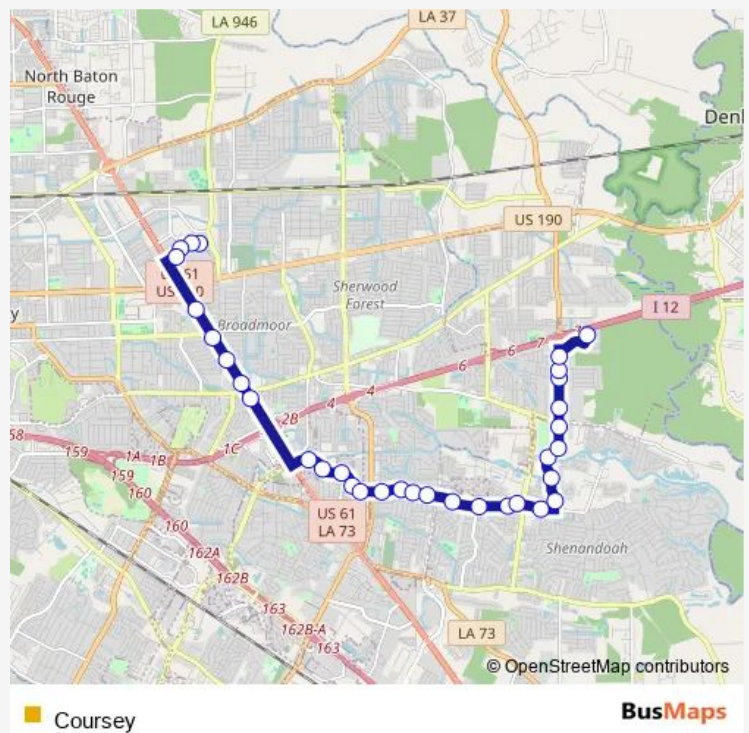

[Go to website](#)

Direction
 Ochsner Hospital — Cortana PI Walmart Transfer Center - E
 36 stops
[Open route schedule](#)

- Ochsner Hospital
- O Neal Ln @ O Neal Plaza - S
- O Neal Ln @ Firewood - S
- O Neal Ln @ Prosys - S
- O Neal Ln @ Derby - S
- O Neal Ln @ King Bradford - S
- O Neal Ln @ Rivermist - S
- O Neal Ln @ Fawn Ridge - S
- George O'Neal/Rite Aid @ O Neal - W
- George O Neal Rd @ Jones Creek Rd - W
- Coursey @ Jones Creek Rd - W
- Coursey Blvd @ Market St - W
- Coursey Blvd @ Hickory Ridge Blvd - W
- Coursey Blvd @ Stumberg - W
- Coursey Blvd @ Sherwood Acres Apt - W
- Coursey Blvd @ Lake Lawrence - W
- Coursey Blvd @ Gulf South Travel - W
- Coursey Blvd @ Sherwood/Vault Self Stora
- Coursey Blvd @ Sherwood Commons - W
- Coursey Blvd @ Royal Ascot Ave - W
- Coursey Blvd @ Coursey Ct - W

Route info

Direction: Ochsner Hospital
 Stops: 36
 Trip Duration: 0 hour 32 min

Coursey Blvd @ Fresh Pickins - W

Coursey Blvd @ Cedarcrest Ave - W

Airline Hwy @ Allstar Lanes - N

Airline Hwy @ Affordable Dentures - N

O Neal Ln @ Dean Eye Care - N

Route schedule

Cortana PI Walmart Transfer Center - E — Ochsner Hospital

Monday 06:00-21:00

Tuesday 06:00-21:00

Wednesday 06:00-21:00

Thursday 06:00-21:00

Friday 06:00-21:00

Saturday 06:00-20:00

Sunday 06:00-19:00

Route info

Direction: Cortana PI Walmart Transfer Center - E

Stops: 33

Trip Duration: 0 hour 33 min

O Neal Ln @ Magnolia Trace Pkwy - N

O Neal Ln @ M M Excavators - N