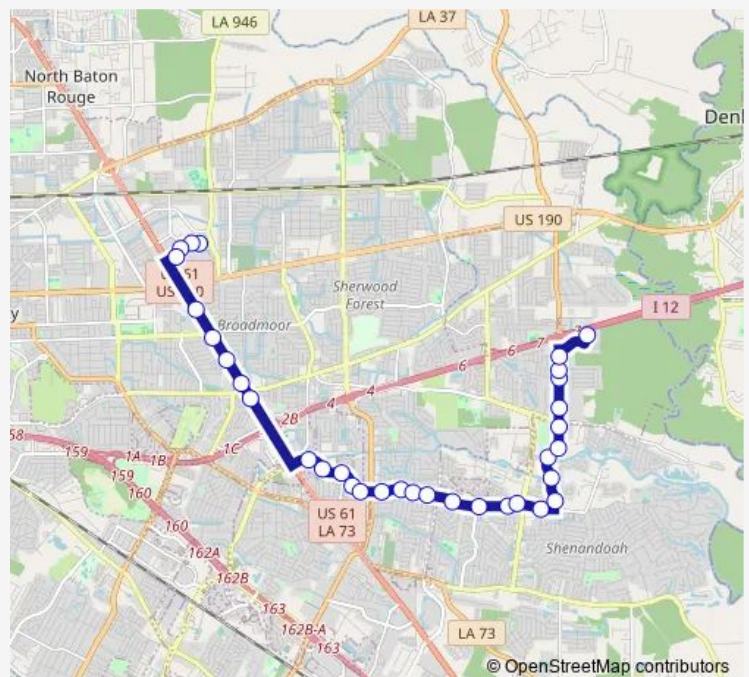

Coursey Blvd @ Sherwood Commons - W

Coursey Blvd @ Royal Ascot Ave - W

Coursey Blvd @ Coursey Ct - W

Route schedule

Ochsner Hospital — Cortana PI Walmart Transfer Center - E

Monday 05:41-20:41

Tuesday 05:41-20:41

Wednesday 05:41-20:41

Thursday 05:41-20:41

Friday 05:41-20:41

Saturday 05:41-19:41

Sunday 06:34-18:48

Route info

Direction: Ochsner Hospital

Stops: 36

Trip Duration: 0 hour 32 min

Coursey

Coursey Blvd @ Fresh Pickins - W

Coursey Blvd @ Cedarcrest Ave - W

Airline Hwy @ Allstar Lanes - N

Airline Hwy @ Affordable Dentures - N

Airline Hwy @ Mobil - N

Airline Hwy @ Delcourt Ave - N

Sunday 06:00-19:00

Route info

Direction: Cortana PI Walmart Transfer Center - E

Stops: 33

Trip Duration: 0 hour 33 min

O Neal Ln @ Magnolia Trace Pkwy - N

O Neal Ln @ M M Excavators - N

O Neal Ln @ Tiger Car Wash - N