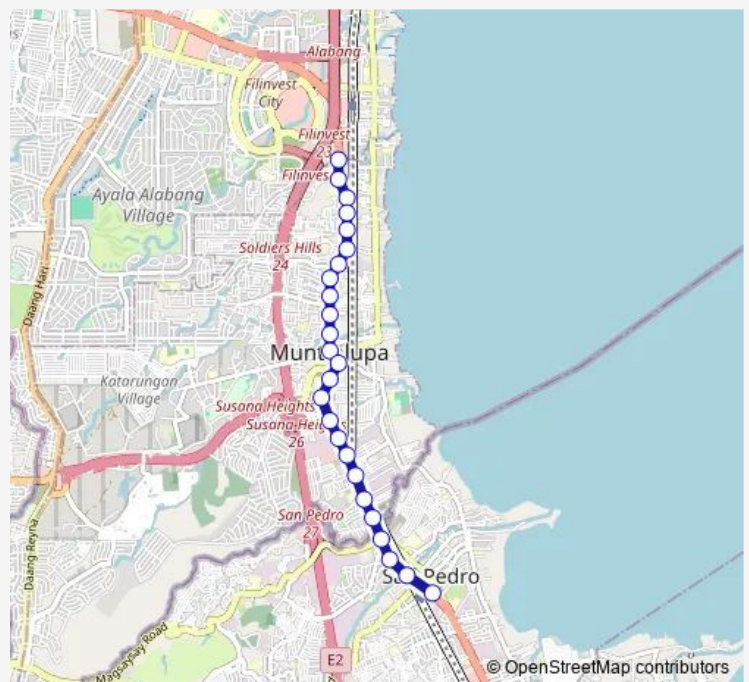

National Hwy / Visayas St Intersection, Muntinlupa City, Manila — BBL Trans San Pedro Terminal, National Hwy, San Pedro, Manila

Monday	00:00
Tuesday	00:00
Wednesday	00:00
Thursday	00:00
Friday	00:00
Saturday	00:00
Sunday	00:00

Route info

Direction: National Hwy / Visayas St Intersection, Muntinlupa City, Manila

Stops: 25

Trip Duration: 0 hour 29 min

National Hwy, Muntinlupa City, Manila

National Hwy, Muntinlupa City, Manila

National Hwy, Muntinlupa City, Manila

National Hwy, San Pedro, Manila

National Hwy, San Pedro, Manila

National Hwy, San Pedro, Manila

National Hwy, San Pedro, Manila

BBL Trans San Pedro Terminal, National Hwy, San Pedro,
Manila

Direction

BBL Trans San Pedro Terminal, National Hwy, San Pedro, Manila — National Hwy / Visayas St Intersection, Muntinlupa City, Manila

Monday 00:00

Tuesday 00:00

Wednesday 00:00

Thursday 00:00

Friday 00:00

Saturday 00:00

Sunday 00:00

Route info