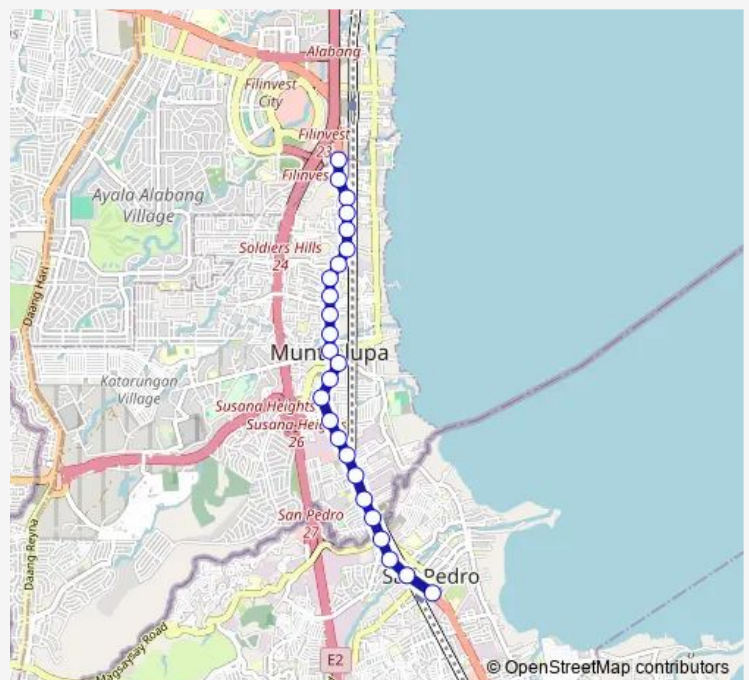

National Hwy / Visayas St Intersection, Muntinlupa City, Manila — BBL Trans San Pedro Terminal, National Hwy, San Pedro, Manila

Monday	00:00
Tuesday	00:00
Wednesday	00:00
Thursday	00:00
Friday	00:00
Saturday	00:00
Sunday	00:00

Route info

Direction: National Hwy / Visayas St Intersection, Muntinlupa City, Manila

Stops: 25

Trip Duration: 0 hour 29 min

National Hwy, Muntinlupa City, Manila

National Hwy, Muntinlupa City, Manila

National Hwy, Muntinlupa City, Manila

Monday 00:00

Tuesday 00:00

Wednesday 00:00

Thursday 00:00

Friday 00:00

Saturday 00:00

Sunday 00:00

Route info

Direction: BBL Trans San Pedro Terminal, National Hwy, San Pedro, Manila

Stops: 25

Trip Duration: 0 hour 29 min

National Hwy, Muntinlupa City, Manila

National Hwy, Muntinlupa City, Manila

National Hwy, Muntinlupa City, Manila