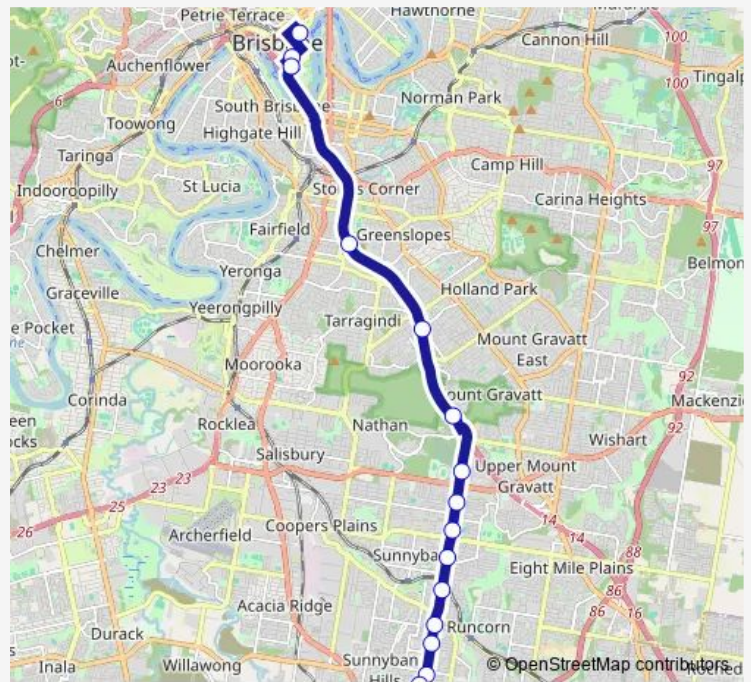

Greenslopes station, platform 1

Elizabeth Street Stop 81 near George St

Elizabeth Street Stop 84 near Edward St

Creek Street Stop 148 at Riverside Centre

**Route schedule**

Lara St near Beenleigh Rd — Creek Street Stop 148 at Riverside Centre

Monday 07:00-08:30

Tuesday 07:00-08:30

Wednesday 07:00-08:30

Thursday 07:00-08:30

Friday 07:00-08:30

Saturday —

Sunday —

**Route info**

Direction: Lara St near Beenleigh Rd

Stops: 12

Trip Duration: 0 hour 38 min

P137 — Sunnybank Hills - City Pre-Paid Rocket

## Route info

Direction: Calam Rd near Lear St

Stops: 16

Trip Duration: 0 hour 35 min