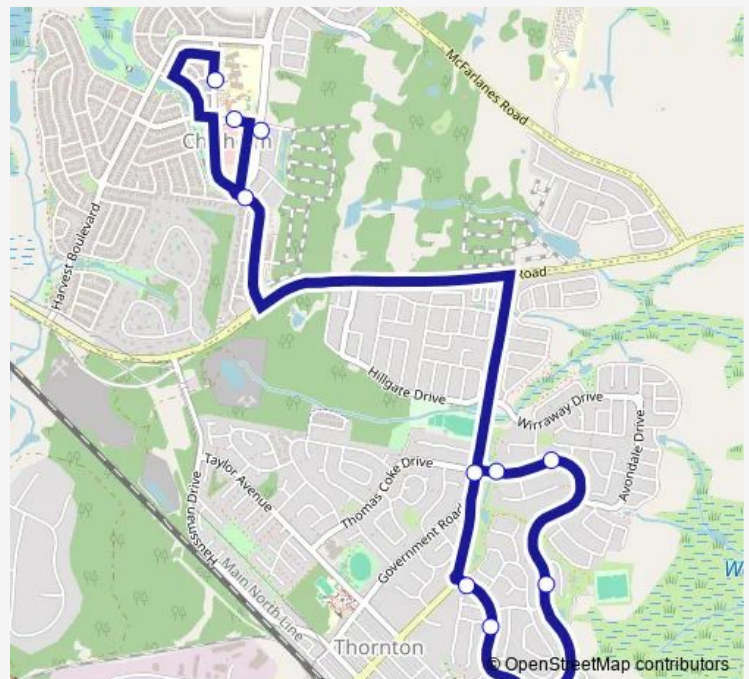

St Aloysius Primary School, Tigerhawk Dr

Settlers Bvd At Tigerhawk Dr

Somerset Dr After Government Rd

Somerset Dr After Benwerrin Av

Somerset Dr After Featherwood Pl

Somerset Dr After Golden Wattle Cr

Somerset Dr At Rosewood Av

Somerset Dr Before Edwards Av

Government Rd At Thomas Coke Dr (Hail And Ride)

Settlers Bvd Before Duskdarter St

St Bede's High School, Heritage Dr

Route schedule

St Aloysius Primary School, Tigerhawk Dr — St Bede's High School, Heritage Dr

Monday	14:56
Tuesday	14:56
Wednesday	14:56
Thursday	14:56
Friday	14:56
Saturday	—
Sunday	—

Route info

Direction: St Aloysius Primary School, Tigerhawk Dr

Stops: 11

Trip Duration: 0 hour 21 min

2697 School Bus time schedules and route maps are available in an offline PDF at [busmaps.com](https://busmaps.com). Use the [busmaps.com](https://busmaps.com) website to see live bus times, train schedule or subway schedule, and step-by-step directions for all public transit in Maitland