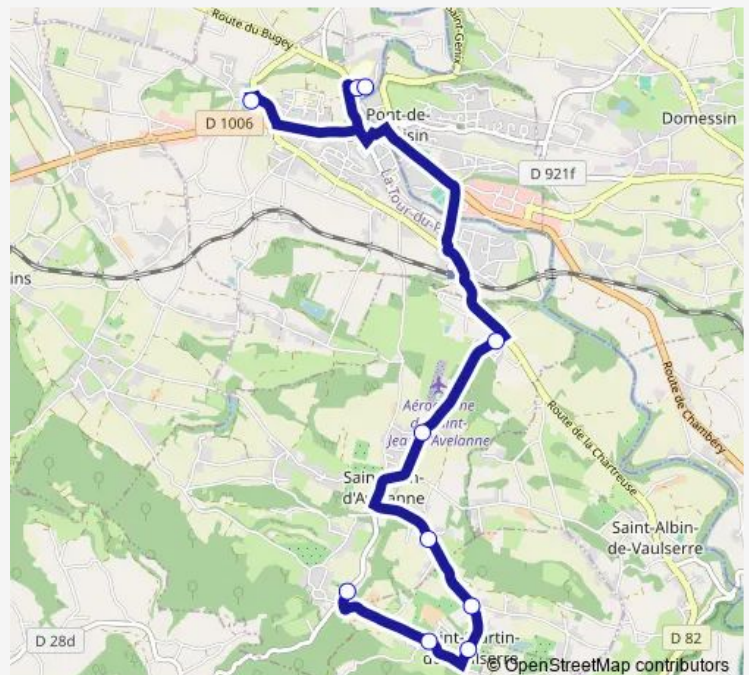

LE Varnier

LE Bletinet

LA Croix

Village

Eglise

LE Vieux ST Jean

Route schedule

College LE Guillon — LE Vieux ST Jean

Monday 17:10

Tuesday 17:10

Wednesday —

Thursday 17:10

Friday 17:10

Saturday —

Sunday —

Route info

Direction: College LE Guillon

Stops: 10

Trip Duration: 0 hour 33 min

Direction

College J. D'ARC - C.E.Rural — LA Branchat

14 stops

[Open route schedule](#)

College J. D'ARC - C.E.Rural

Thursday 06:59

Friday 06:59

Saturday —

Sunday —

Route info

Direction: LA Branchat

Stops: 13

Trip Duration: 0 hour 36 min