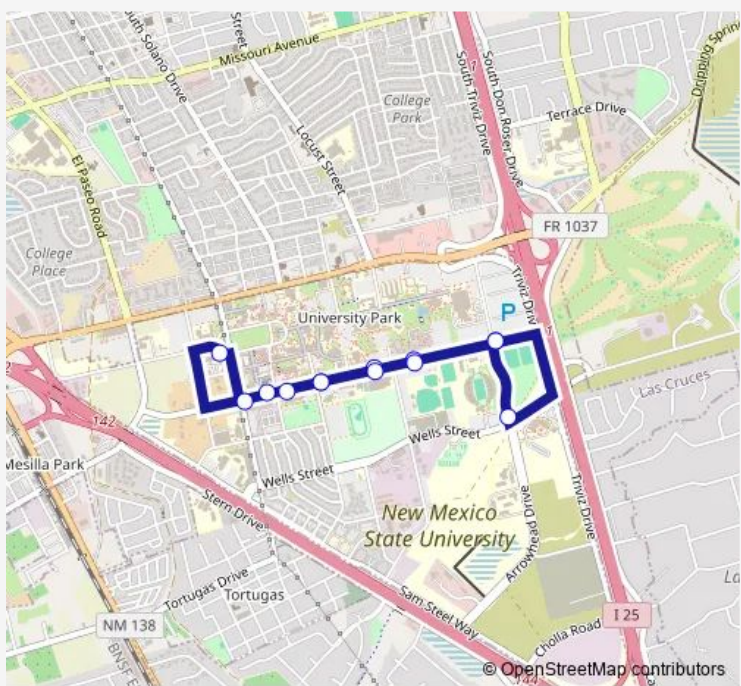

## Bus Green Aggie Shuttle

[Go to website](#)

**Direction**  
 Pan Am — Pan Am

13 stops

[Open route schedule](#)

- Pan Am
- Chamisa Village
- Across from Activity Center
- Stewart/Williams
- Stewart & Sweet - Engineering
- Gerald Thomas
- Espina & Stewart
- O'Donnel Hall
- Stewart/Williams
- Activity Center
- Across from Chamisa Village
- Arrowhead & Wells
- Pan Am

Route schedule  
 Pan Am — Pan Am

Monday	07:00-17:50
Tuesday	07:00-17:50
Wednesday	07:00-17:50
Thursday	07:00-17:50
Friday	07:00-17:50
Saturday	—
Sunday	—

Route info

Direction: Pan Am

Stops: 13

Trip Duration: 0 hour 18 min

Bus time schedules and route maps are available in an offline PDF at [busmaps.com](https://busmaps.com). Use the [busmaps.com](https://busmaps.com) website to see live bus times, train schedule or subway schedule, and step-by-step directions for all public transit in Las Cruces