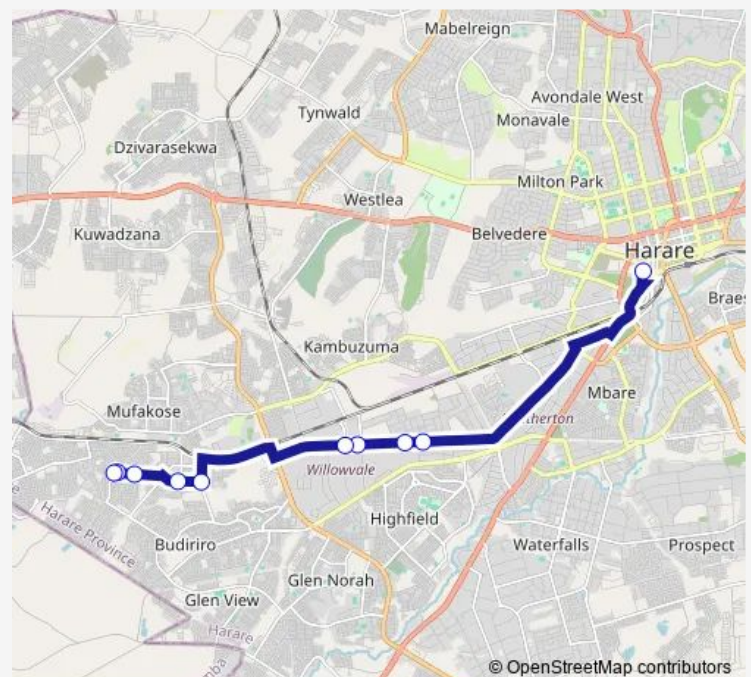

Communal Taxi Service Market Square to Budiriro 2

[Go to website](#)

Direction

Market Square — Grocery Inn Wholesale

10 stops

[Open route schedule](#)

Market Square

TSF bonus Stop

CSC Beef Bus Stop

Golden Barn Tobacco Bus Stop

Halsted Timbers Bus stop

Corner Magoda Road and Chitowa Road

Budiriro 1 Shopping Centre

AFM Church Bus Stop

Grocery Inn Wholesale

Grocery Inn Wholesale

Route schedule

Market Square — Grocery Inn Wholesale

Monday 16:19

Tuesday 16:19

Wednesday 16:19

Thursday 16:19

Friday 16:19

Saturday 16:19

Sunday 16:19

Route info

Direction: Market Square

Stops: 10

Trip Duration: 0 hour 57 min

Market Square to Budiriro 2