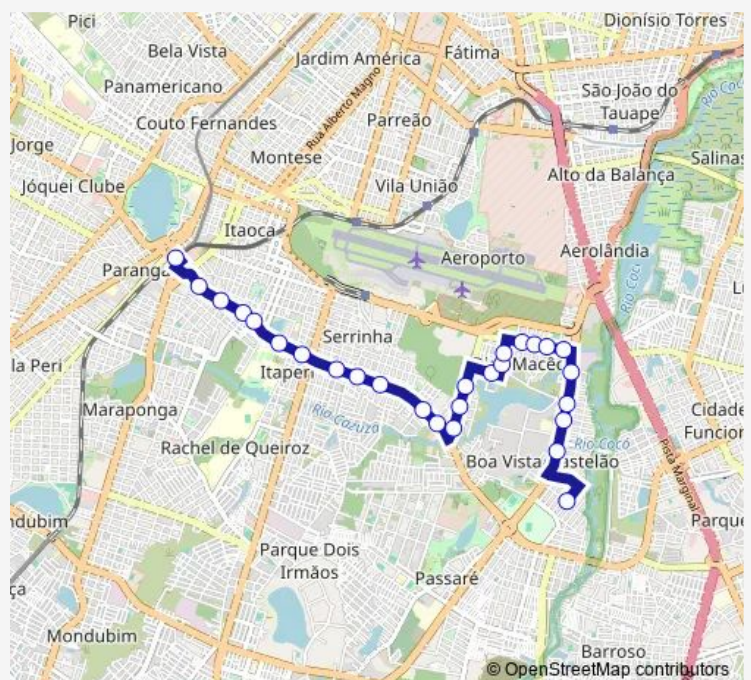

RUA Capricho, 524

RUA Pedro Dantas, 625

RUA Pedro Dantas, 451

RUA Pedro Dantas, 307

Route schedule

Praça Terminal Parangaba, Sn — RUA Humberto Holanda Cassundé, 117

Monday 05:10-22:57

Tuesday 05:10-22:57

Wednesday 05:10-22:57

Thursday 05:10-22:57

Friday 05:10-22:57

Saturday 05:00-23:00

Sunday 05:00-22:50

Route info

Direction: Praça Terminal Parangaba, Sn

Stops: 27

Trip Duration: 0 hour 37 min

312-Dias Macedo/Parangaba — Dias Macedo/Parangaba

RUA Pedro Dantas, 81

Avenida Alberto Craveiro, 1411

Avenida Alberto Craveiro, S/N

Avenida Alberto Craveiro, 1670

Avenida Alberto Craveiro, 2222

RUA Humberto Holanda Cassundé, 117

Direction

RUA Humberto Holanda Cassundé, 117 — Praça Terminal Parangaba, Sn

36 stops

[Open route schedule](#)

RUA Humberto Holanda Cassundé, 117

RUA Adelia Feijo, 355

RUA Adelia Feijo, 120