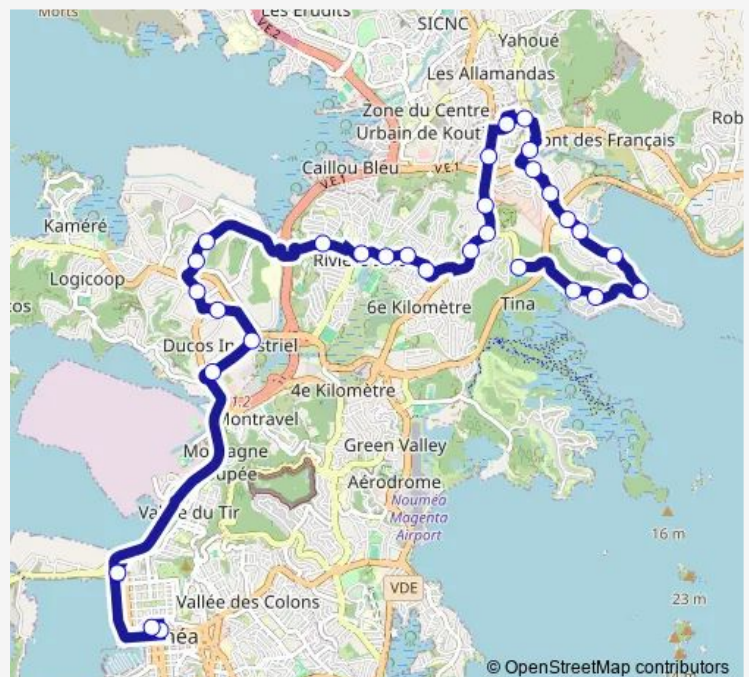

Meyer

Route schedule

Place Moselle — College DE Normandie

Monday 05:00-18:00

Tuesday 05:00-18:00

Wednesday —

Thursday —

Friday 05:00-18:00

Saturday —

Sunday —

Route info

Direction: Place Moselle

Stops: 27

Trip Duration: 0 hour 50 min

■ N5 — Tina / Centre Ville

ST Quentin

Lyautey

Normandie

Parc DE LA Yahoue

Mourin

College DE Normandie

Direction

Germain — Place Moselle

28 stops

Direction

College DE Normandie — Place Moselle

27 stops

[Open route schedule](#)

College DE Normandie

Mourin

Parc DE LA Yahoue

Normandie