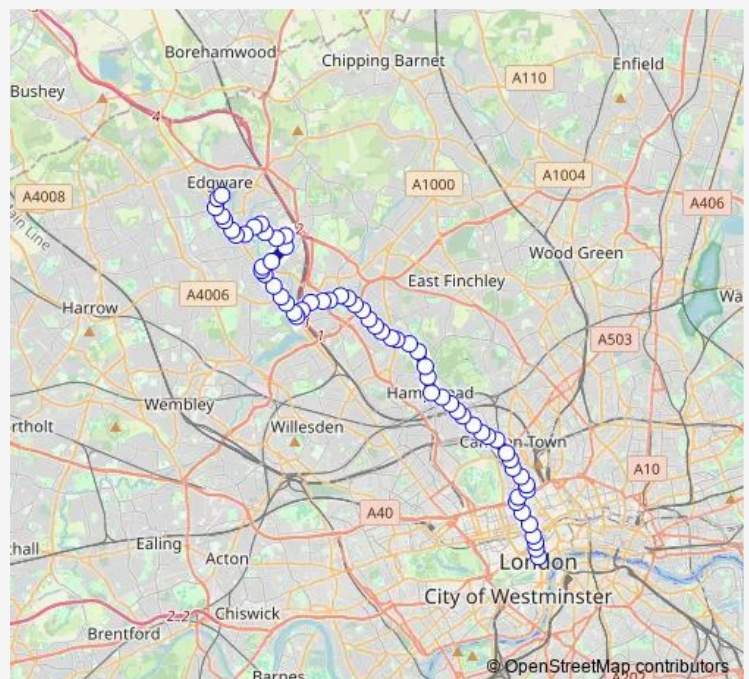

**Bus N5 Edgware - Hendon Central - Camden Town - Euston - Trafalgar Square**

[Go to website](#)

**Direction**

Edgware — Whitehall / Trafalgar Square

68 stops

[Open route schedule](#)

- Edgware
- St Margarets Church
- Whitchurch Lane
- Deansbrook Road
- Edgware Community Hospital
- North Road (HA8)
- Watling Avenue Burnt Oak
- Burnt Oak Station
- Gunter Grove (HA8)
- Cressingham Road
- Pageant Avenue
- North Acre
- Quakers Course
- Colindale Library
- Colindale Station
- Ajax Avenue
- Colindale Avenue
- Colindeep Lane
- Sheaveshill Avenue
- Kingsbury Road
- Hendon Magistrates Court

Route schedule

Edgware — Whitehall / Trafalgar Square

Monday	00:10-23:40
Tuesday	00:10-23:40
Wednesday	00:10-23:40
Thursday	00:10-23:40
Friday	00:10-23:40
Saturday	00:10-23:40
Sunday	00:10-23:40

Route info

Direction: Edgware

Stops: 68

Trip Duration: 1 hour 11 min

**N5 — Edgware - Hendon Central - Camden Town - Euston - Trafalgar Square**

West Hendon Bdwy/Herbert Road

Hendon Station

Audley Road (NW4)

Hendon Way