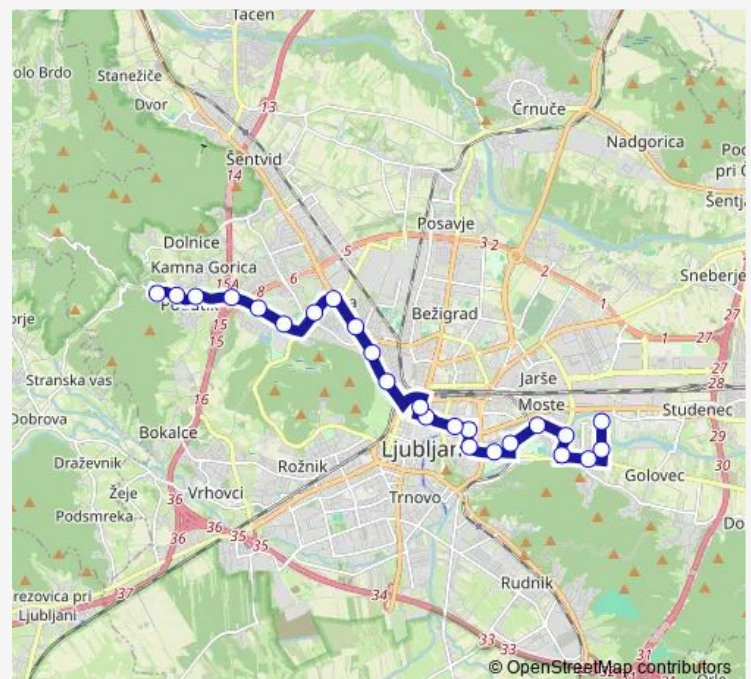

### Route schedule

Štepanjsko Nas. — Podutik

Monday 04:12-23:43

Tuesday 04:12-23:43

Wednesday 04:12-23:43

Thursday 04:12-23:43

Friday 04:12-23:43

Saturday 04:12-23:43

### Route info

Direction: Štepanjsko Nas.

Stops: 24

Trip Duration: 0 hour 36 min

■ N5

BusMaps

Omersova

Murkova