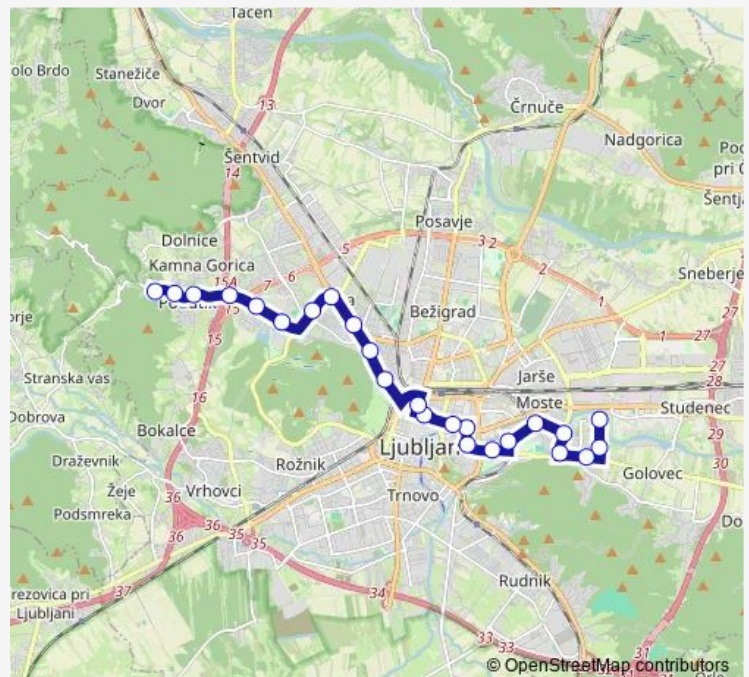

### Route schedule

Štepanjsko Nas. — Podutik

Monday 04:12-23:43

Tuesday 04:12-23:43

Wednesday 04:12-23:43

Thursday 04:12-23:43

Friday 04:12-23:43

Saturday 04:12-23:43

### Route info

Direction: Štepanjsko Nas.

Stops: 24

Trip Duration: 0 hour 31 min

■ N5

BusMaps

Omersova

Murkova