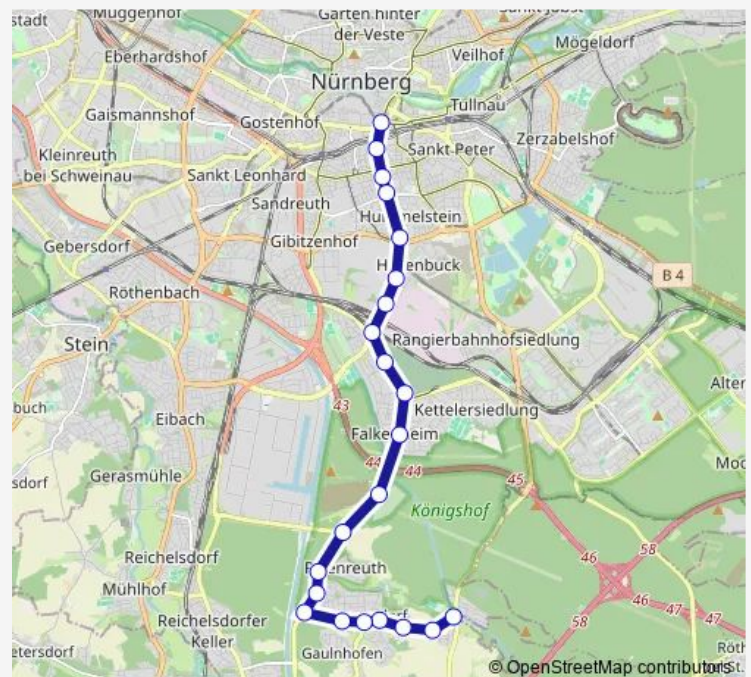

### Route schedule

Nürnberg Worzeld. Feuerwehrh. — Nürnberg Hbf

Monday —

Tuesday —

Wednesday —

Thursday —

Friday 25:28-02:28<sup>+1</sup>

Saturday 03:28-02:28<sup>+1</sup>

### Route info

Direction: Nürnberg Worzeld. Feuerwehrh.

Stops: 22

Trip Duration: 0 hour 26 min

■ N5

BusMaps