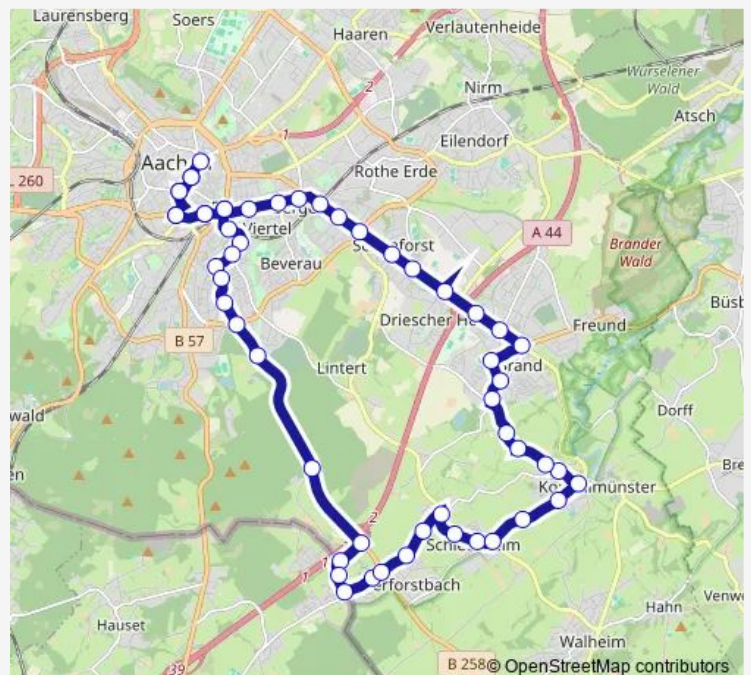

Aachen, Bushof — Aachen, Eisenbrunnen

Monday

—

Tuesday

—

Wednesday

—

Thursday

—

Friday

25:30-02:30⁺¹

Saturday

03:30-02:30⁺¹

Sunday

03:30

Route info

Direction: Aachen, Bushof

Stops: 54

Trip Duration: 0 hour 56 min

■ N5 — Nachtexpress: Aachen Eisenbrunnen / Bushof - Hbf - Burtscheid - Lichtenbusch - Schleckheim - ...

Aachen, Oberforstbach Laschet

Aachen, Oberforstbach Tannenallee