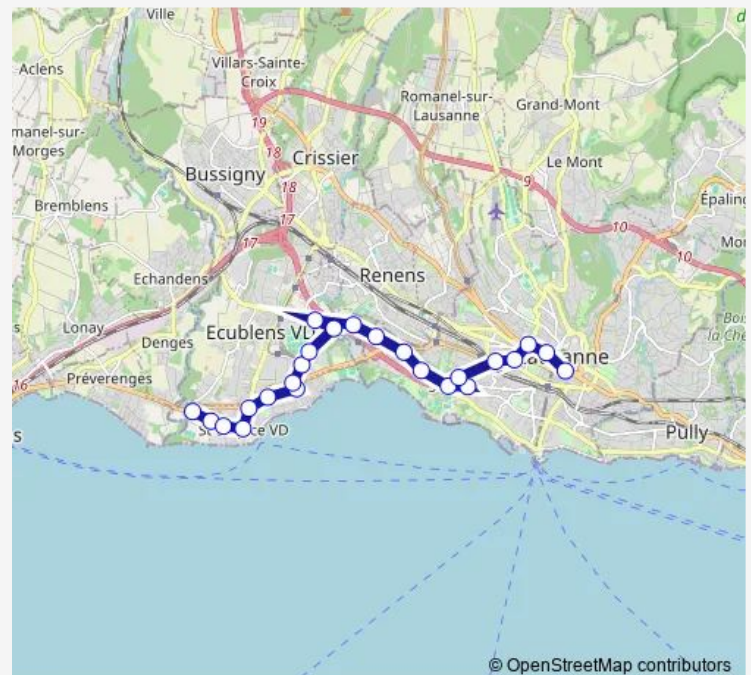

Lausanne, Montoie

Lausanne, Belvédère

Lausanne, Tivoli

Route schedule

St-Sulpice VD, Venoge sud — Lausanne, St-François

Monday	—
Tuesday	—
Wednesday	—
Thursday	—
Friday	24:36-01:55 ⁺¹
Saturday	00:36-01:42 ⁺¹
Sunday	00:36-04:58

Route info

Direction: St-Sulpice VD, Venoge sud

Stops: 24

Trip Duration: 0 hour 31 min

■ N5

BusMaps

Lausanne, Chauderon

Lausanne, Bel-Air