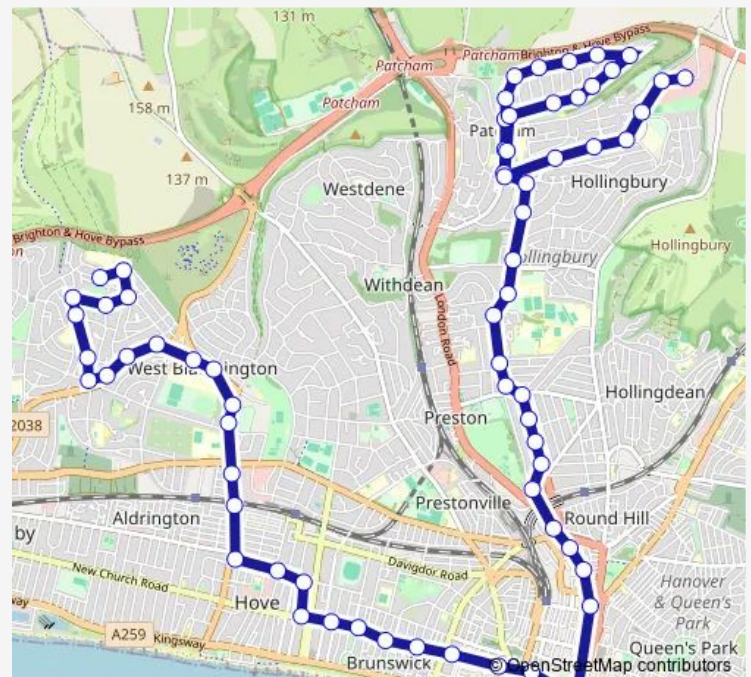

Preston Circus

Baker Street

London Road Shops

Route schedule

Asda Crowhurst Road — Hardwick Road

Monday	—
Tuesday	00:59-02:49
Wednesday	00:59-02:49
Thursday	00:59-02:49
Friday	00:59-02:49
Saturday	00:59-02:49
Sunday	00:59-02:49

Route info

Direction: Asda Crowhurst Road

Stops: 55

Trip Duration: 0 hour 41 min

N5 — Hangleton - Brighton - Hollingbury

St Peter's Church

Valley Gardens

Old Steine

Eaton Road

George Street

Portland Road

Coleridge Street

Hove Park Tavern

Greyhound Stadium

Waitrose

Nevill Way

Saturday

00:45-03:30

Sunday

00:45-03:30

Route info

Direction: Hardwick Road

Stops: 68

Trip Duration: 0 hour 51 min