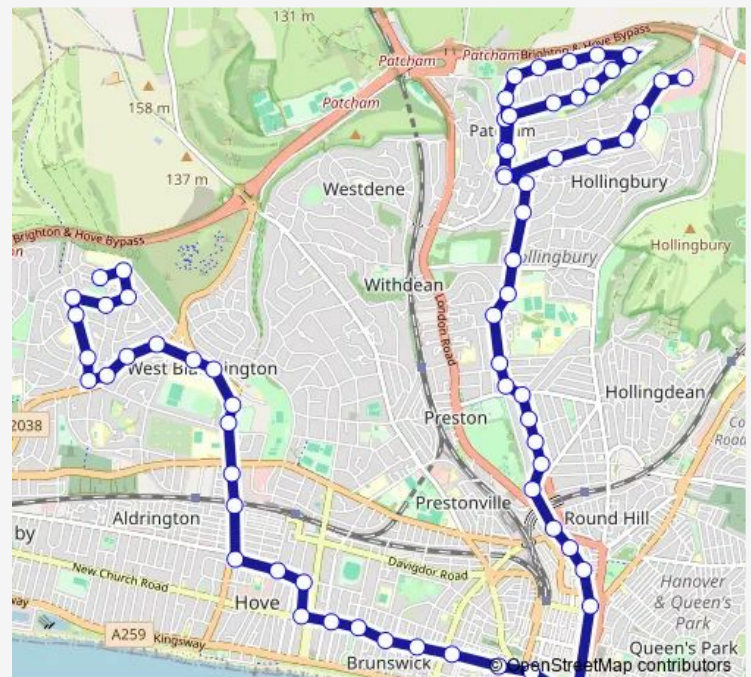

Preston Circus

Baker Street

London Road Shops

Route schedule

Asda Crowhurst Road — Hardwick Road

Monday	—
Tuesday	00:59-02:49
Wednesday	00:59-02:49
Thursday	00:59-02:49
Friday	00:59-02:49
Saturday	00:59-02:49
Sunday	00:59-02:49

Route info

Direction: Asda Crowhurst Road

Stops: 55

Trip Duration: 0 hour 41 min

N5 — Hangleton - Brighton - Hollingbury

St Peter's Church

Valley Gardens

Old Steine

Eaton Road

George Street

Portland Road

Coleridge Street

Hove Park Tavern

Greyhound Stadium

Waitrose

Nevill Way

Saturday

00:45-03:30

Sunday

00:45-03:30

Route info

Direction: Hardwick Road

Stops: 68

Trip Duration: 0 hour 51 min