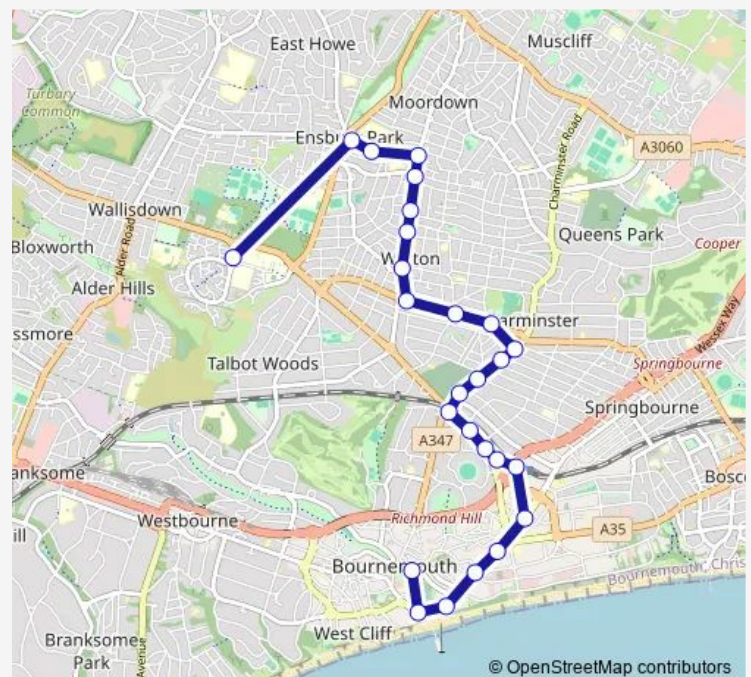

Heron Court Road

Richmond Arms

Malmesbury Park Road

Lowther Road

Cemetery Junction

Cemetery Junction

Milton Road

Beechey Road

Thursday —

Friday 00:52-03:52

Saturday 00:52-03:52

Sunday —

Route info

Direction: Bournemouth University

Stops: 26

Trip Duration: 0 hour 26 min

■ N5 — Bournemouth - University

BusMaps

Lansdowne

Top of Bath Hill

Royal Bath Hotel

Bournemouth Pier

Bournemouth Square

Direction

Saturday

01:25-04:25

Sunday

—

Route info

Direction: Bournemouth Square

Stops: 26

Trip Duration: 0 hour 25 min